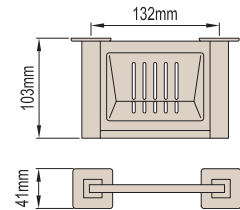

SOAP DISH

Product Code: 087824