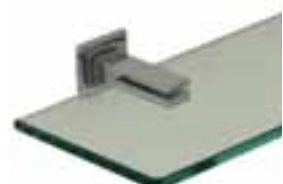

GLASS SHELF

Brass construction, chrome finish, double mounting for secure fixing, 500mm clear tempered glass shelf.