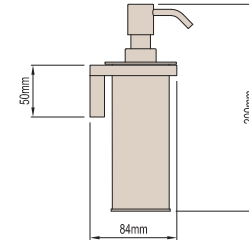

SOAP DISPENSER
Product Code: 044929