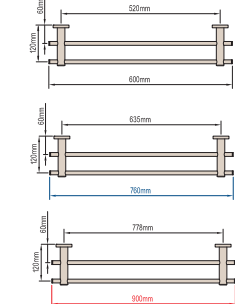

# UNIVERSITY

**SINGLE TOWEL RAIL 600mm**  
 Product Code: 028835  
 028818 – Single Towel Rail 760mm  
 052282 – Single Towel Rail 900mm

**DOUBLE TOWEL RAIL 600mm**  
 Product Code: 028831  
 028808 – Double Towel Rail 760mm  
 052280 – Double Towel Rail 900mm