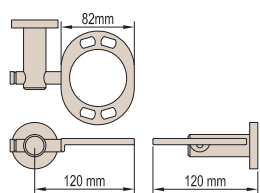

## TOWEL RAIL – SINGLE

Brass construction, chrome finish, double mounting for secure fixing, available in 600mm, 760mm and 900mm lengths.

## SOAP DISH

Brass construction, chrome finish, double mounting for secure fixing, extends 120mm from wall.

# UNIVERSITY

**SINGLE TOWEL RAIL 600mm**  
 Product Code: 028835  
 028818 – Single Towel Rail 760mm  
 052282 – Single Towel Rail 900mm

**DOUBLE TOWEL RAIL 600mm**  
 Product Code: 028831  
 028808 – Double Towel Rail 760mm  
 052280 – Double Towel Rail 900mm

**TOWEL RING**  
 Product Code: 028840

**ROBE HOOK**  
 Product Code: 028839

**TOILET ROLL HOLDER**  
 Product Code: 028838

**TUMBLER & TOOTHBRUSH HOLDER**  
 Product Code: 028836

**SOAP DISH**  
 Product Code: 028837