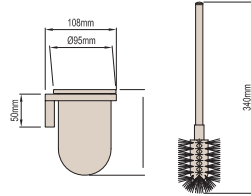

TOILET BRUSH & HOLDER
Product Code: 044931