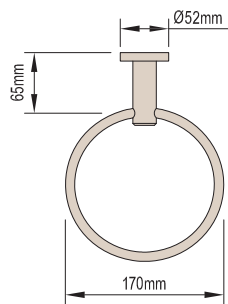

# UNIVERSITY

**SINGLE TOWEL RAIL 600mm**  
 Product Code: 028835  
 028818 – Single Towel Rail 760mm  
 052282 – Single Towel Rail 900mm

**DOUBLE TOWEL RAIL 600mm**  
 Product Code: 028831  
 028808 – Double Towel Rail 760mm  
 052280 – Double Towel Rail 900mm

**TOWEL RING**  
 Product Code: 028840

**ROBE HOOK**  
 Product Code: 028839

**TOILET ROLL HOLDER**  
 Product Code: 028838

**TUMBLER & TOOTHBRUSH HOLDER**  
 Product Code: 028836

**SOAP DISH**  
 Product Code: 028837