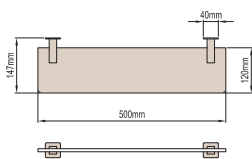

GLASS SHELF 500mm

Product Code: 085698