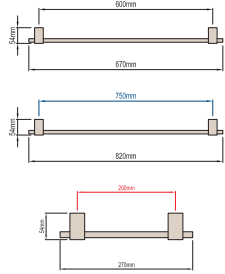

MADISON

SINGLE TOWEL RAIL 600mm
Product Code: 044916
044917 – Single Towel Rail 750mm
044918 – Towel Rail – Hand 200mm