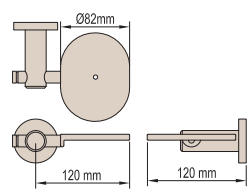

# UNIVERSITY

**SINGLE TOWEL RAIL 600mm**  
 Product Code: 028835  
 028818 – Single Towel Rail 760mm  
 052282 – Single Towel Rail 900mm

**DOUBLE TOWEL RAIL 600mm**  
 Product Code: 028831  
 028808 – Double Towel Rail 760mm  
 052280 – Double Towel Rail 900mm

**TOWEL RING**  
 Product Code: 028840

**ROBE HOOK**  
 Product Code: 028839

**TOILET ROLL HOLDER**  
 Product Code: 028838

**TUMBLER & TOOTHBRUSH HOLDER**  
 Product Code: 028836

**SOAP DISH**  
 Product Code: 028837