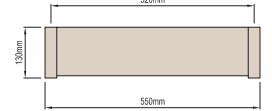

GLASS SHELF
Product Code: 044932