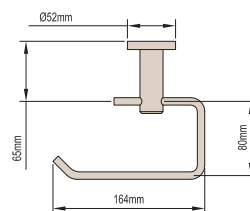

TOILET ROLL HOLDER
Product Code: 028838