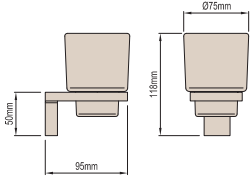

TUMBLER HOLDER
Product Code: 044924