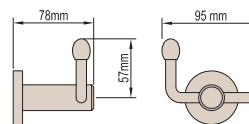

ROBE HOOK
Product Code: 028839