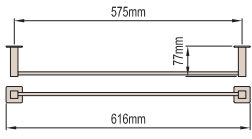

QUADRA

SINGLE TOWEL RAIL 575mm

Product Code: 084702