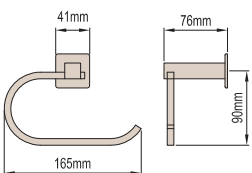

TOILET ROLL HOLDER

Product Code: 087834