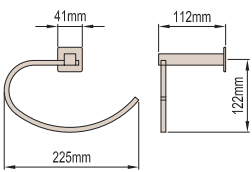

TOWEL RING

Product Code: 084703