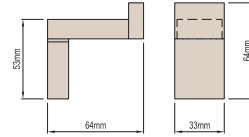

ROBE HOOK
Product Code: 044923