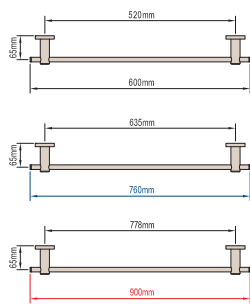

# UNIVERSITY

**SINGLE TOWEL RAIL 600mm**  
 Product Code: 028835  
 028818 – Single Towel Rail 760mm  
 052282 – Single Towel Rail 900mm

**DOUBLE TOWEL RAIL 600mm**  
 Product Code: 028831  
 028808 – Double Towel Rail 760mm  
 052280 – Double Towel Rail 900mm