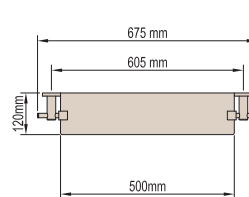

GLASS SHELF 675mm
Product Code: 028841