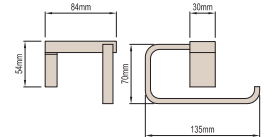

TOILET ROLL HOLDER
Product Code: 044922