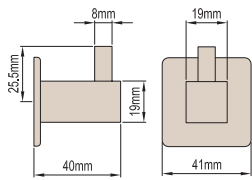

ROBE HOOK

Product Code: 087867