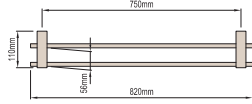

---

**TOILET ROLL HOLDER**

Brass construction, chrome finish, double mounting for secure fixing.

---

**SOAP DISH**

Brass construction, chrome finish, frosted glass soap dish 118mm, double mounting for secure fixing.

# MADISON

**SINGLE TOWEL RAIL 600mm**  
 Product Code: 044916  
 044917 – Single Towel Rail 750mm  
 044918 – Towel Rail – Hand 200mm

**DOUBLE TOWEL RAIL 750mm**  
 Product Code: 044919

**TOWEL RING**  
 Product Code: 044928