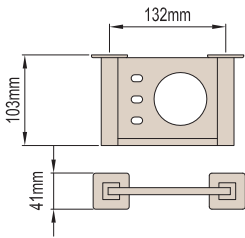

TUMBLER & TOOTHBRUSH HOLDER

Product Code: 087866