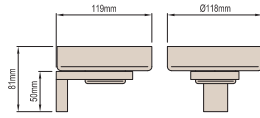

SOAP DISH
Product Code: 044927