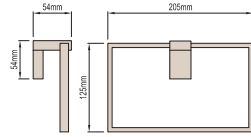

# MADISON

**SINGLE TOWEL RAIL 600mm**  
 Product Code: 044916  
 044917 – Single Towel Rail 750mm  
 044918 – Towel Rail – Hand 200mm

**DOUBLE TOWEL RAIL 750mm**  
 Product Code: 044919

**TOWEL RING**  
 Product Code: 044928