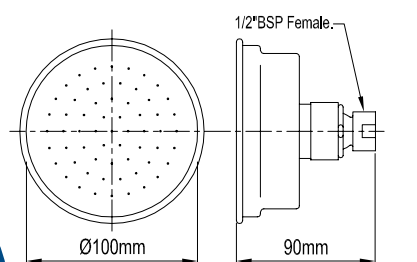

### ATLANTA

|               |        |    |
|---------------|--------|----|
| 3 STAR (9L/m) | 044709 | CP |
|---------------|--------|----|

• Brass construction • Bright chrome finish • Adjustable ball joint operation • 158mm reach • 1/2" BSP female thread (wall connection)

## AURORA

|        |        |    |
|--------|--------|----|
| 0 STAR | 082636 | CP |
|--------|--------|----|

• Brass construction • Bright chrome finish • Broad head design • 100mm wide • Shower arm sold separately