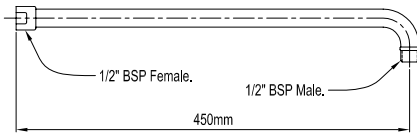

BENT END - ROUND TUBE

N/A

052596

CP

• Brass construction • Bright chrome finish • Straight arm with small bend at end • Round tubular design • Wall mounted • 450mm reach • Wall flange included