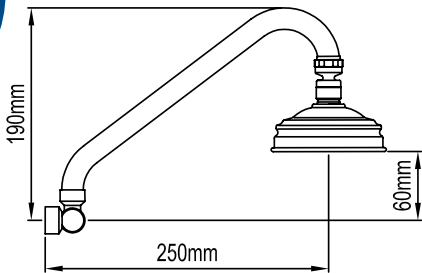

GENERIC - HI LINE

3 STAR (9L/min)	084698	CP

• Brass construction • Gooseneck style arm • Ball joint shower head • 250mm reach • Broad head design • 1/2" BSP female thread (wall connection)