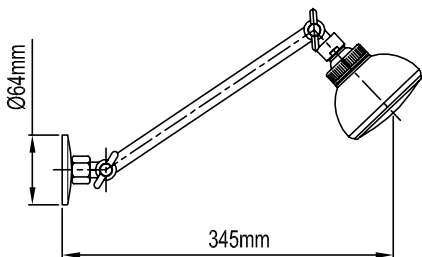

TAPAC

3 STAR (9L/min)	037432	CP

• Chrome metal construction • ABS single function head • 345mm reach • 1/2" BSP female thread (wall connection)