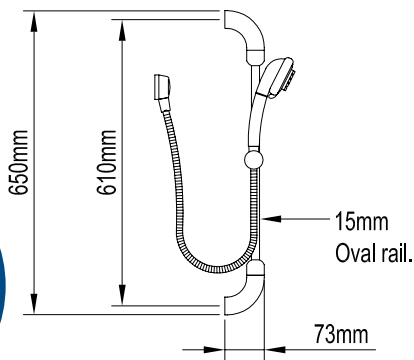

### ARMADA - RAIL

3 STAR (9L/min)

034606

CP

• Chrome metal finish • 3-function shower head on flexible hose • Shower head mounted on rail with adjustable bracket • Rail sits 76mm from wall • Total rail height 660mm • Comes standard with soap dish • 1500mm hose length • Wall elbow included

## BOSTON - RAIL

|                 |        |    |
|-----------------|--------|----|
| 3 STAR (9L/min) | 034611 | CP |
|-----------------|--------|----|

- Chrome metal finish • Modern design with bold shower head on flexible hose • Shower head mounted on rail with adjustable bracket • Rail sits 70mm from wall • Total rail height 705mm • 1500mm hose length • Wall elbow included

## RODIN - RAIL

|                 |        |      |
|-----------------|--------|------|
| 3 STAR (9L/min) | 034610 | S-CP |
|-----------------|--------|------|

- Satin chrome metal finish • 4-function shower head on flexible hose • Shower head mounted on rail with adjustable bracket • Rail sits 73mm from wall • Total rail height 650mm • 1500mm hose length • Wall elbow included