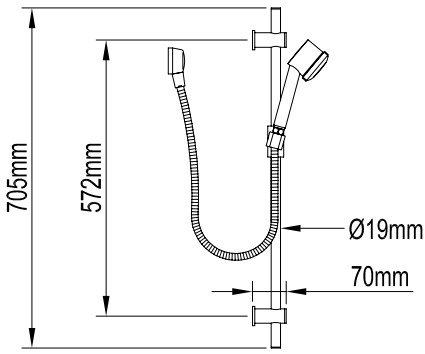

### ATLANTA

|               |        |    |
|---------------|--------|----|
| 3 STAR (9L/m) | 044709 | CP |
|---------------|--------|----|

• Brass construction • Bright chrome finish • Adjustable ball joint operation • 158mm reach • 1/2" BSP female thread (wall connection)

### ARMADA - BRACKET

3 STAR (9L/min)

081667

CP

• Chrome metal finish • 3-function shower head on flexible hose • Shower head mounted on ball-joint adjustable wall bracket • 1/2" BSP female thread (wall connection) • 1500mm hose length • Wall elbow included

### ARMADA - RAIL

3 STAR (9L/min)

034606

CP

• Chrome metal finish • 3-function shower head on flexible hose • Shower head mounted on rail with adjustable bracket • Rail sits 76mm from wall • Total rail height 660mm • Comes standard with soap dish • 1500mm hose length • Wall elbow included

## BOSTON - RAIL

|                 |        |    |
|-----------------|--------|----|
| 3 STAR (9L/min) | 034611 | CP |
|-----------------|--------|----|

- Chrome metal finish • Modern design with bold shower head on flexible hose • Shower head mounted on rail with adjustable bracket • Rail sits 70mm from wall • Total rail height 705mm • 1500mm hose length • Wall elbow included