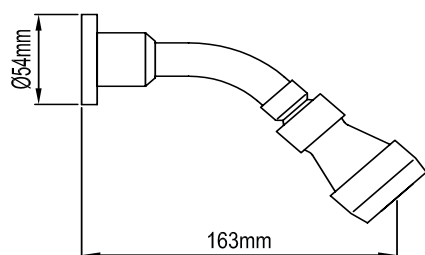

### ATLANTA

|               |        |    |
|---------------|--------|----|
| 3 STAR (9L/m) | 044709 | CP |
|---------------|--------|----|

• Brass construction • Bright chrome finish • Adjustable ball joint operation • 158mm reach • 1/2" BSP female thread (wall connection)

## AURORA

|        |        |    |
|--------|--------|----|
| 0 STAR | 082636 | CP |
|--------|--------|----|

• Brass construction • Bright chrome finish • Broad head design • 100mm wide • Shower arm sold separately

## BILLABONG

|        |        |            |
|--------|--------|------------|
| 0 STAR | 046854 | CP, 100 mm |
| 0 STAR | 046855 | CP, 150 mm |
| 0 STAR | 046856 | CP, 200mm  |

• Brass construction • Bright chrome finish • Modern (solid) circular styling with water holes sitting flush against head • Three sizes available - 100mm, 150mm, and 200mm • Shower arm sold separately