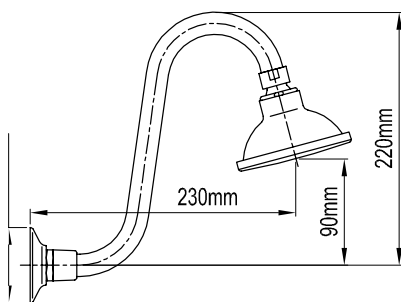

AURORA

0 STAR	044413	CP

• Brass construction • Fixed Gooseneck style arm • Ball joint shower head • 230mm reach • Broad head design • 1/2" BSP female thread (wall connection)