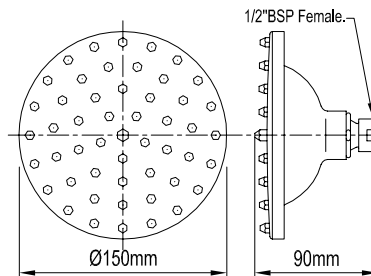

TRANQUILITY - ROUND

0 STAR	046851	CP, 100 mm
0 STAR	046852	CP, 150 mm
0 STAR	046853	CP, 200 mm

• Brass construction • Bright chrome finish • Modern (slimline) circular styling with water holes projected from shower head (chrome jets) • Three sizes available - 100mm, 150mm and 200mm • Shower arm sold separately