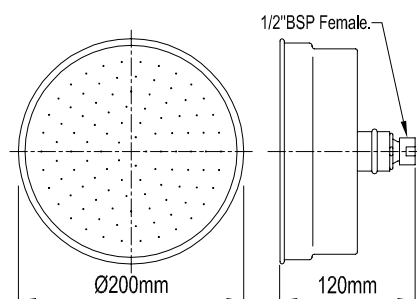

### ATLANTA

|               |        |    |
|---------------|--------|----|
| 3 STAR (9L/m) | 044709 | CP |
|---------------|--------|----|

• Brass construction • Bright chrome finish • Adjustable ball joint operation • 158mm reach • 1/2" BSP female thread (wall connection)

## AURORA

|        |        |    |
|--------|--------|----|
| 0 STAR | 082636 | CP |
|--------|--------|----|

• Brass construction • Bright chrome finish • Broad head design • 100mm wide • Shower arm sold separately

## BILLABONG

|        |        |            |
|--------|--------|------------|
| 0 STAR | 046854 | CP, 100 mm |
| 0 STAR | 046855 | CP, 150 mm |
| 0 STAR | 046856 | CP, 200mm  |

• Brass construction • Bright chrome finish • Modern (solid) circular styling with water holes sitting flush against head • Three sizes available - 100mm, 150mm, and 200mm • Shower arm sold separately