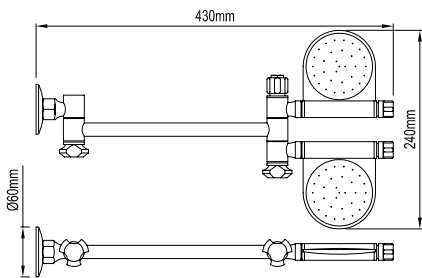

MANTRA

0 STAR	044412	CP

• Brass construction • Bright chrome finish • All directional shower (5 adjustment points) • Unique dual-head design • 430mm reach • 1/2" BSP female thread (wall connection)