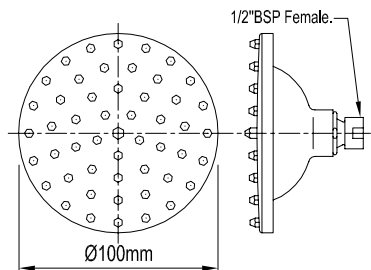

SHOWER HEADS

WELS RATING	CODE	PRODUCT DESCRIPTION

ENTERPRISE

0 STAR	046850	CP

• Brass construction • Bright chrome finish • Modern styling with water holes set into 12-arm circular design • Water holes on shower head sit flush on the projected arms, but are projected on the inner circular section • 200mm wide

PROVIDENCE

0 STAR	084697	CP

• Brass construction • Bright chrome finish • Stylish modern design • Adjustable ball joint operation • 140mm reach • 1/2\"/>

TRANQUILITY - ROUND

0 STAR	046851	CP, 100 mm
0 STAR	046852	CP, 150 mm
0 STAR	046853	CP, 200 mm

• Brass construction • Bright chrome finish • Modern (slimline) circular styling with water holes projected from shower head (chrome jets) • Three sizes available - 100mm, 150mm and 200mm • Shower arm sold separately