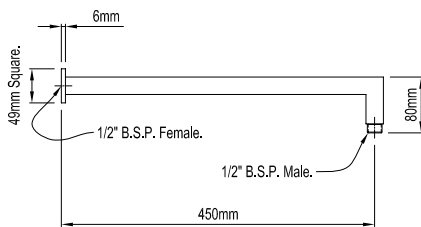

BENT END - SQUARE TUBE

N/A

108694

CP, 450mm

• Brass construction • Bright chrome finish • Straight arm with small bend at end • Square tubular design • Wall mounted • Wall flange included