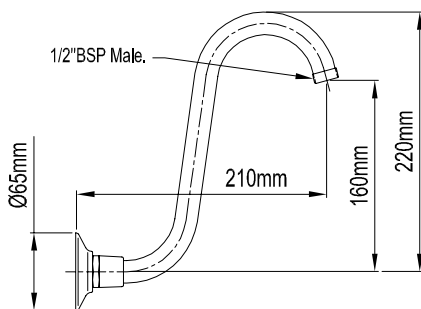

GOOSENECK

N/A

046861

CP

• Brass construction • Bright chrome finish • Gooseneck shaped arm with 220mm overall height • Wall mounted • 210mm reach • 1/2 inch BSP female thread (wall connection)