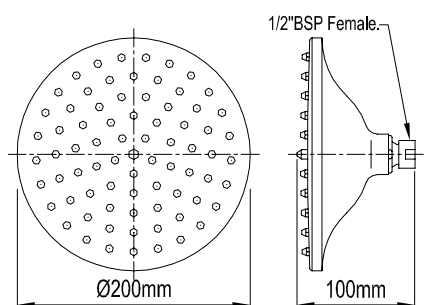

TRANQUILITY - ROUND

0 STAR	046851	CP, 100 mm
0 STAR	046852	CP, 150 mm
0 STAR	046853	CP, 200 mm

• Brass construction • Bright chrome finish • Modern (slimline) circular styling with water holes projected from shower head (chrome jets) • Three sizes available - 100mm, 150mm and 200mm • Shower arm sold separately