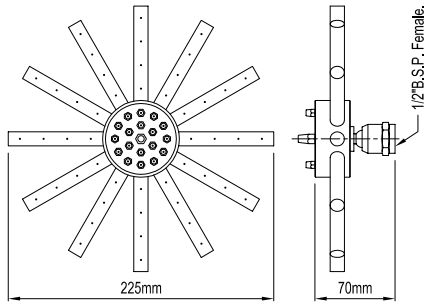

SHOWER HEADS

WELS RATING	CODE	PRODUCT DESCRIPTION

ENTERPRISE

0 STAR	046850	CP

• Brass construction • Bright chrome finish • Modern styling with water holes set into 12-arm circular design • Water holes on shower head sit flush on the projected arms, but are projected on the inner circular section • 200mm wide