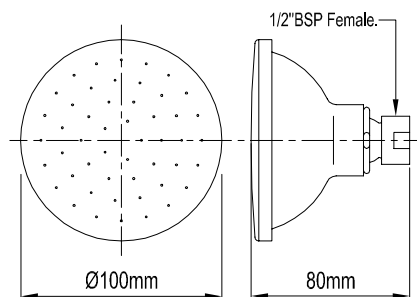

SHOWER HEADS

WELS RATING	CODE	PRODUCT DESCRIPTION

AURORA

0 STAR	082636	CP

• Brass construction • Bright chrome finish • Broad head design • 100mm wide • Shower arm sold separately