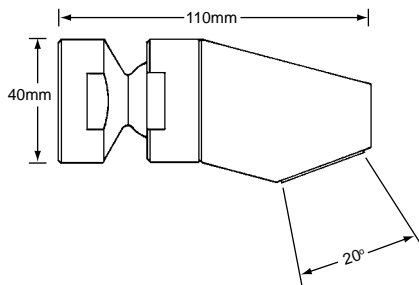

ACADEMY ADJUSTABLE

3 STAR (9L/m)	099625	CP
3 STAR (9L/m)	082635	S-CP

• Brass construction • Bright chrome or satin chrome finish • Adjustable ball joint operation • 110mm reach • 1/2" BSP female thread (wall connection)