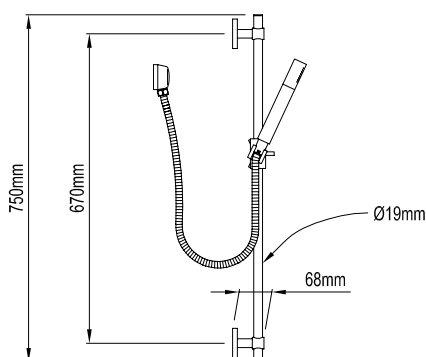

ACADEMY - RAIL

3 STAR (9L/min)

034612

CP

• Chrome metal finish • Modern design with minimalist shower head on flexible hose • Shower head mounted on rail with adjustable bracket • Rail sits 70mm from wall • Total rail height 705mm • 1500mm hose length • Wall elbow included