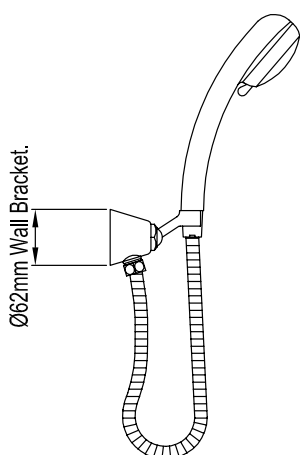

### ATLANTA

|               |        |    |
|---------------|--------|----|
| 3 STAR (9L/m) | 044709 | CP |
|---------------|--------|----|

• Brass construction • Bright chrome finish • Adjustable ball joint operation • 158mm reach • 1/2" BSP female thread (wall connection)

## RAIL & BRACKET SHOWERS

Raymor rail and bracket showers offer more flexibility in the shower, with a shower head that you can remove and control in one hand. Each features a quality hose long enough for any shower design. These showers can either be mounted onto a single bracket or a sliding rail allowing for a comfortable experience at all heights.

### ACADEMY - RAIL

3 STAR (9L/min)

034612

CP

• Chrome metal finish • Modern design with minimalist shower head on flexible hose • Shower head mounted on rail with adjustable bracket • Rail sits 70mm from wall • Total rail height 705mm • 1500mm hose length • Wall elbow included