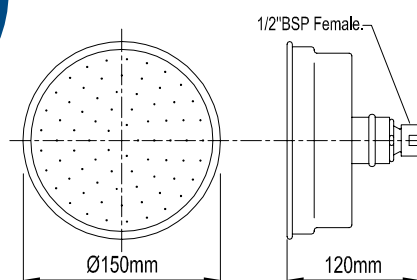

### ATLANTA

|               |        |    |
|---------------|--------|----|
| 3 STAR (9L/m) | 044709 | CP |
|---------------|--------|----|

• Brass construction • Bright chrome finish • Adjustable ball joint operation • 158mm reach • 1/2" BSP female thread (wall connection)

## AURORA

|        |        |    |
|--------|--------|----|
| 0 STAR | 082636 | CP |
|--------|--------|----|

• Brass construction • Bright chrome finish • Broad head design • 100mm wide • Shower arm sold separately

## BILLABONG

|        |        |            |
|--------|--------|------------|
| 0 STAR | 046854 | CP, 100 mm |
| 0 STAR | 046855 | CP, 150 mm |
| 0 STAR | 046856 | CP, 200mm  |

• Brass construction • Bright chrome finish • Modern (solid) circular styling with water holes sitting flush against head • Three sizes available - 100mm, 150mm, and 200mm • Shower arm sold separately