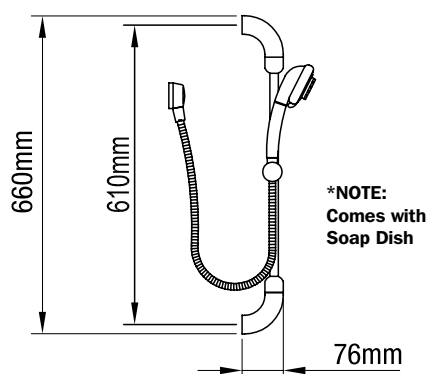

### ACADEMY - RAIL

3 STAR (9L/min)

034612

CP

• Chrome metal finish • Modern design with minimalist shower head on flexible hose • Shower head mounted on rail with adjustable bracket • Rail sits 70mm from wall • Total rail height 705mm • 1500mm hose length • Wall elbow included

### ARMADA - BRACKET

3 STAR (9L/min)

081667

CP

• Chrome metal finish • 3-function shower head on flexible hose • Shower head mounted on ball-joint adjustable wall bracket • 1/2" BSP female thread (wall connection) • 1500mm hose length • Wall elbow included

### ARMADA - RAIL

3 STAR (9L/min)

034606

CP

• Chrome metal finish • 3-function shower head on flexible hose • Shower head mounted on rail with adjustable bracket • Rail sits 76mm from wall • Total rail height 660mm • Comes standard with soap dish • 1500mm hose length • Wall elbow included