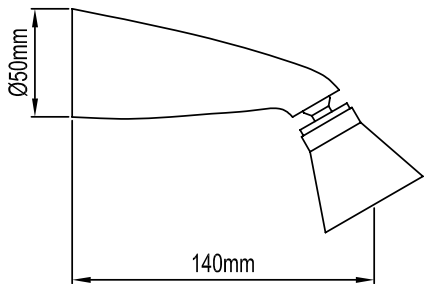

PROVIDENCE

0 STAR	084697	CP

• Brass construction • Bright chrome finish • Stylish modern design • Adjustable ball joint operation • 140mm reach • 1/2\"/>