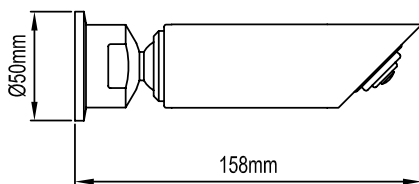

### ATLANTA

|               |        |    |
|---------------|--------|----|
| 3 STAR (9L/m) | 044709 | CP |
|---------------|--------|----|

• Brass construction • Bright chrome finish • Adjustable ball joint operation • 158mm reach • 1/2" BSP female thread (wall connection)