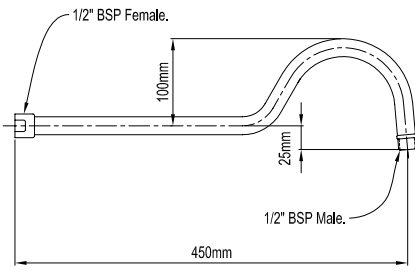

SHOWER ARMS

WELS RATING	CODE	PRODUCT DESCRIPTION

S-SHAPED

N/A	052598	CP
• Brass construction • Bright chrome finish • Straight arm with swan neck bend at end • Wall mounted • 450mm reach • Wall flange included