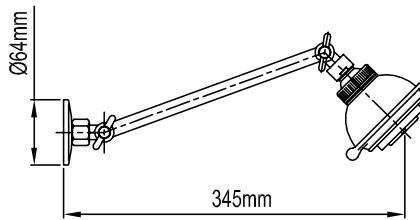

ARMADA

3 STAR (9L/m)	082582	CP

• Chrome metal construction • All directional • ABS 3-function head • 345mm reach • 1/2" BSP female thread (wall connection)