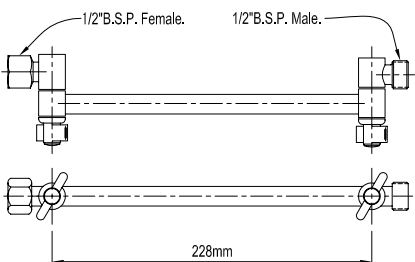

## STRAIGHT - ROUND TUBE

|     |        |           |
|-----|--------|-----------|
| N/A | 046857 | CP, 300mm |
| N/A | 046858 | CP, 450mm |
| N/A | 046859 | CP, 600mm |

- Brass construction
- Bright chrome finish
- Round tubular design
- Ceiling mounted
- Three size options - 300mm, 450mm, or 600mm
- 1/2" BSP female thread (wall connection)

## STRAIGHT - SQUARE TUBE

|     |        |           |
|-----|--------|-----------|
| N/A | 108687 | CP, 300mm |
| N/A | 108688 | CP, 450mm |
| N/A | 108689 | CP, 600mm |

- Brass construction
- Bright chrome finish
- Square tubular design
- Ceiling mounted
- Three size options - 300mm, 450mm, or 600mm