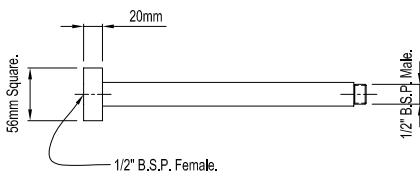

## STRAIGHT - ROUND TUBE

|     |        |           |
|-----|--------|-----------|
| N/A | 046857 | CP, 300mm |
| N/A | 046858 | CP, 450mm |
| N/A | 046859 | CP, 600mm |

- Brass construction
- Bright chrome finish
- Round tubular design
- Ceiling mounted
- Three size options - 300mm, 450mm, or 600mm
- 1/2" BSP female thread (wall connection)