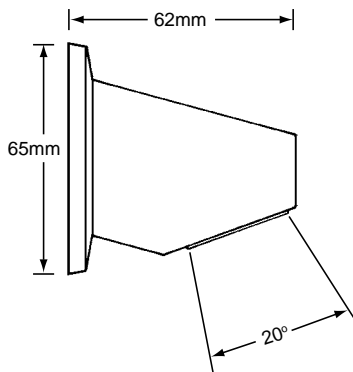

ACADEMY FIXED

3 STAR (9L/m)	099620	CP
3 STAR (9L/m)	099621	S-CP

• Brass construction • Bright chrome or satin chrome finish • Anti vandal • 62mm reach • 1/2" BSP female thread (wall connection)