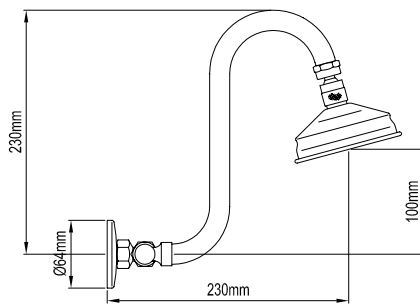

AUGUSTA

3 STAR (9L/m)	025032	CP
3 STAR (9L/m)	025034	CP/GP

• Brass construction • Gooseneck style arm • Bright chrome or chrome/gold finish • Ball joint shower head • 225mm reach • Broad head design • 1/2" BSP female thread (wall connection)