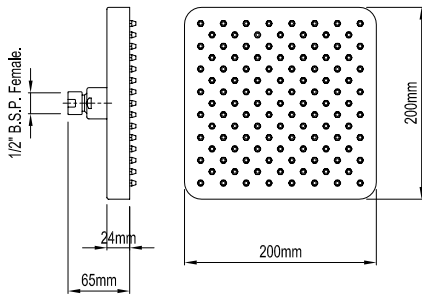

TRANQUILITY - SQUARE

3 STAR (9L/m)

108691

CP

• Brass construction • Bright chrome finish • Modern (slimline) square styling with water holes projected from shower head (chrome jets) • 200mm wide • Shower arm sold separately