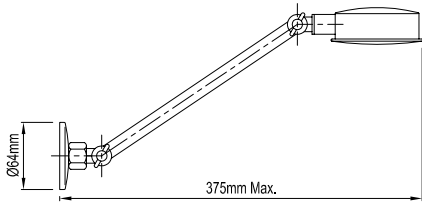

SHOWER HEADS WITH ARMS

WELS RATING	CODE	PRODUCT DESCRIPTION

GENERIC - ALL DIRECTIONAL

0 STAR	038071	HANG SELL, CP
0 STAR	010686	CP
0 STAR	038073	S-CP
0 STAR	038074	WH/CP
0 STAR	038075	AI/CP
3 STAR (9L/min)	038077	HANG SELL, CP
3 STAR (9L/min)	043686	CP
3 STAR (9L/min)	038079	S-CP
3 STAR (9L/min)	077543	CP/GP
3 STAR (9L/min)	038081	WH/CP
3 STAR (9L/min)	021669	WH/GP
3 STAR (9L/min)	038083	AI/CP
3 STAR (9L/min)	021671	AI/GP

• Brass construction • Classic all directional design • 3 adjustment points • Colour options available • Available in 3 star WELS water saving rating or full flow • 1/2" BSP female thread (wall connection)