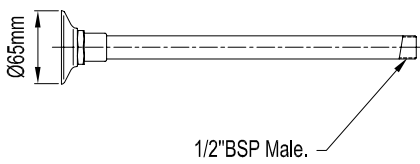

STRAIGHT - ROUND TUBE

N/A	046857	CP, 300mm
N/A	046858	CP, 450mm
N/A	046859	CP, 600mm

- Brass construction
- Bright chrome finish
- Round tubular design
- Ceiling mounted
- Three size options - 300mm, 450mm, or 600mm
- 1/2" BSP female thread (wall connection)