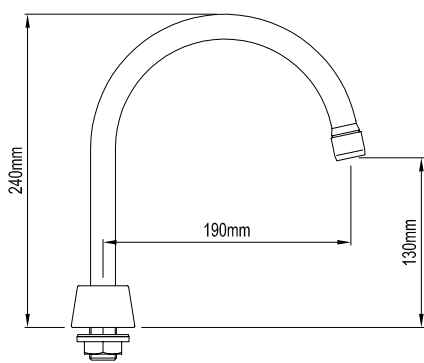

T-SERIES - GOOSENECK - HOB

3 STAR (9L/m)	099578	CP
3 STAR (9L/m)	099579	S-CP

• Brass construction • Available in chrome or satin chrome finishes • 190mm reach • 130mm from aerator to basin top • 1/2" BSP thread