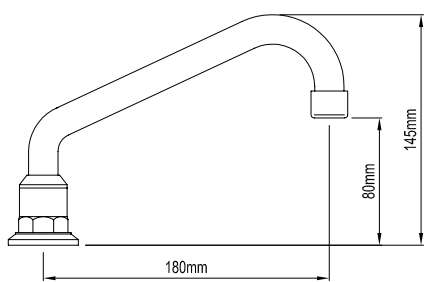

SINK SPOUTS

WELS RATING	CODE	PRODUCT DESCRIPTION
-------------	------	---------------------

T-SERIES - 25° FEMALE (FLAT FLANGE) - WALL

3 STAR (9L/m)	099593	CP
3 STAR (9L/m)	099594	S-CP

• Brass construction • Available in chrome or satin chrome finishes • 195mm reach • 1/2" BSP female thread (wall connection)

T-SERIES - 25° FEMALE - HOB

3 STAR (9L/m)	099584	CP
---------------	--------	----

• Brass construction • Bright chrome finish • 180mm reach • 80mm from aerator to basin top • 1/2" BSP female thread (wall connection)