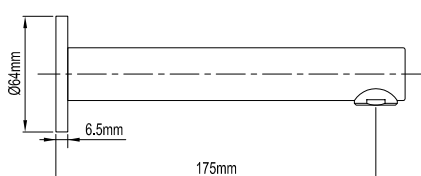

WELS RATING

CODE

PRODUCT DESCRIPTION

ACADEMY - 115mm (25mm dia.)

N/A	099614	CP
N/A	099615	S-CP

• Brass construction • Available in chrome or satin chrome finishes • 115mm reach • 64mm diameter flange • 25mm diameter spout • Horizontally straight style • 1/2" BSP female thread (wall connection)

ACADEMY - 175mm (25mm dia.)

N/A	099565	CP
N/A	099566	S-CP

• Brass construction • Available in chrome or satin chrome finishes • 175mm reach • 64mm diameter flange • 25mm diameter spout • Horizontally straight style • 1/2" BSP female thread (wall connection)