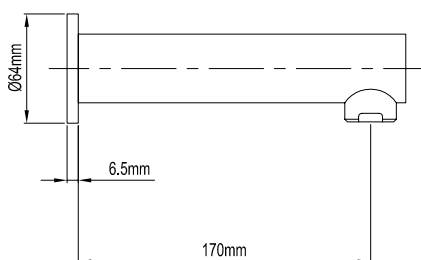

WELS RATING

CODE

PRODUCT DESCRIPTION

ACADEMY - 115mm (25mm dia.)

N/A	099614	CP
N/A	099615	S-CP

• Brass construction • Available in chrome or satin chrome finishes • 115mm reach • 64mm diameter flange • 25mm diameter spout • Horizontally straight style • 1/2" BSP female thread (wall connection)

ACADEMY - 175mm (25mm dia.)

N/A	099565	CP
N/A	099566	S-CP

• Brass construction • Available in chrome or satin chrome finishes • 175mm reach • 64mm diameter flange • 25mm diameter spout • Horizontally straight style • 1/2" BSP female thread (wall connection)