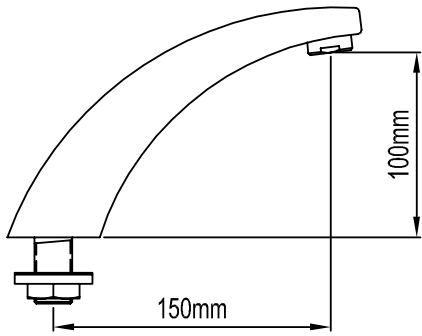

BOSTON

3 STAR (9L/m)	043489	CP
---------------	--------	----

• Brass construction • Bright chrome finish • 100mm from aerator to basin top • 112mm reach • Gooseneck style

BASIN SPOUTS

WELS RATING	CODE	PRODUCT DESCRIPTION
-------------	------	---------------------