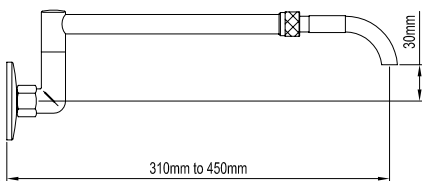

GENERIC - 450mm (TELESCOPIC)

3 STAR (9L/m)	043524	CP

- Brass construction • Bright chrome finish • Standard swivel from base • Adjustable length: 310mm - 450mm
- 1/2" BSP female thread (wall connection)