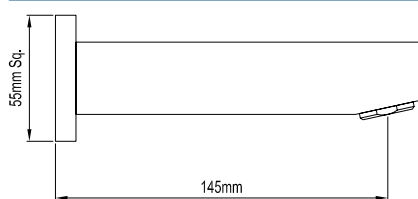

QUADRA

N/A	052584	CP

• Brass construction • Bright chrome finish • 145mm reach • 55mm square flange • Horizontally straight style • 1/2" BSP female thread (wall connection)