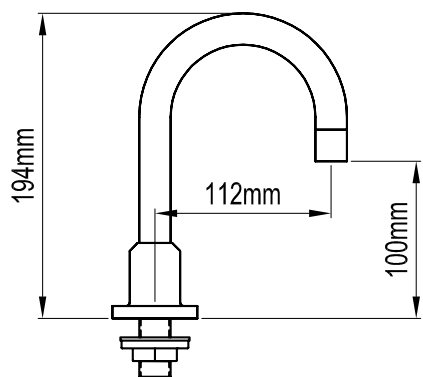

BOSTON

3 STAR (9L/m)	043489	CP

• Brass construction • Bright chrome finish • 100mm from aerator to basin top • 112mm reach • Gooseneck style