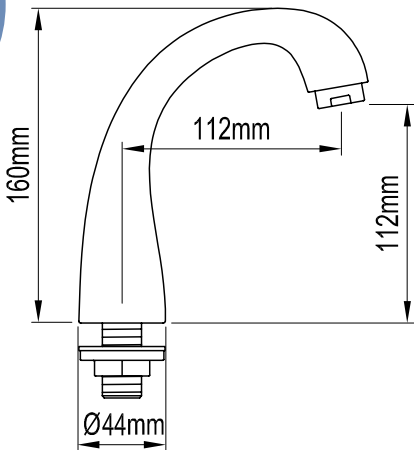

PROVIDENCE

3 STAR (9L/m)	086698	CP
• Brass construction • Bright chrome finish • 120mm from aerator to basin top • 110mm reach • 44mm diameter spout base