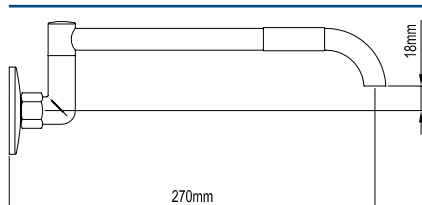

WELS RATING

CODE

PRODUCT DESCRIPTION

GENERIC - 200mm

3 STAR (9L/m)	043508	CP
3 STAR (9L/m)	043539	WH

- Brass construction • Bright chrome or white finishes available • Standard swivel from base
- 200mm total length • 1/2" BSP female thread (wall connection)