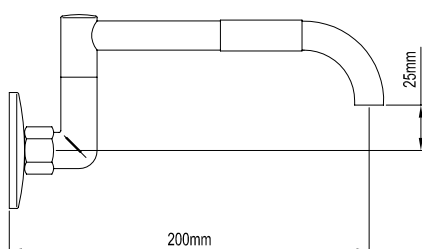

GENERIC - 200mm

3 STAR (9L/m)	043508	CP
3 STAR (9L/m)	043539	WH

- Brass construction • Bright chrome or white finishes available • Standard swivel from base
- 200mm total length • 1/2" BSP female thread (wall connection)