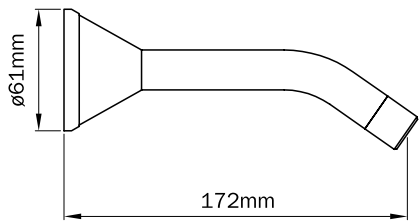

3 STAR (9L/m)	086700	CP
<ul style="list-style-type: none"> • Brass construction • Bright chrome finish • 110mm from aerator to basin top • 140mm reach • 60mm diameter spout base 		

F

BASIN SPOUTS

WELS RATING	CODE	PRODUCT DESCRIPTION
-------------	------	---------------------

ACADEMY - 170mm (40mm dia.)

N/A	035582	CP
-----	--------	----

• Brass construction • Bright chrome finish • 170mm reach • 64mm diameter flange • 40mm diameter spout • Horizontally straight style • 1/2" BSP female thread (wall connection)

BATH SPOUTS

WELS RATING	CODE	PRODUCT DESCRIPTION
-------------	------	---------------------

ACADEMY - 230mm (40mm dia.)

N/A	035597	CP
-----	--------	----

- Brass construction • Bright chrome finish • 230mm reach • 64mm diameter flange • 40mm diameter spout • Horizontally straight style • 1/2" BSP female thread (wall connection)

ATLANTA

N/A	022881	CP
-----	--------	----

- Brass construction • Bright chrome finish • 172mm reach • 61mm diameter flange • Horizontally straight style with 30° bend toward end • 1/2" BSP female thread (wall connection)