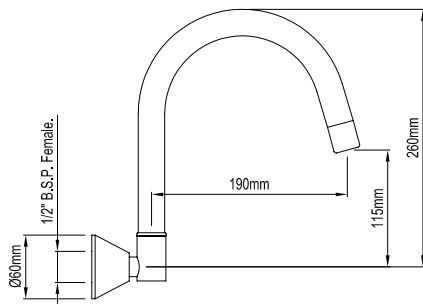

BROADWAY

N/A	052484	CP
-----	--------	----

- Brass construction • Bright chrome finish • 185mm reach • 36mm diameter mounting • Curved flowing style

BATH SPOUTS

WELS RATING	CODE	PRODUCT DESCRIPTION
-------------	------	---------------------

N/A	052584	CP
-----	--------	----

• Brass construction • Bright chrome finish • 145mm reach • 55mm square flange • Horizontally straight style • 1/2" BSP female thread (wall connection)

BATH SPOUTS

WELS RATING	CODE	PRODUCT DESCRIPTION
-------------	------	---------------------

WELS RATING

CODE

PRODUCT DESCRIPTION

ATLANTA - HOB

N/A	087822	FIXED CP
N/A	022904	SWIVEL CP

• Brass construction • Bright chrome finish • Gooseneck style • 190mm reach • 115mm from aerator to spa top • Swivel or fixed options

• Brass construction • Bright chrome finish • Gooseneck style • 180mm reach • 130mm from aerator to spa top

SPA SPOUTS

WELS RATING	CODE	PRODUCT DESCRIPTION
-------------	------	---------------------

BOSTON - WALL