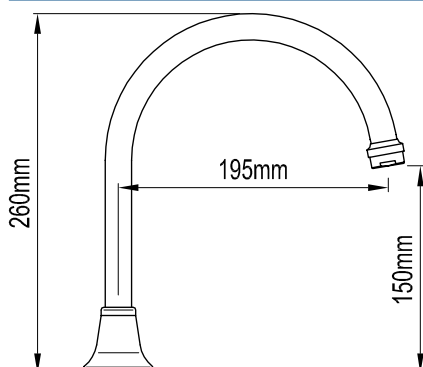

RODIN - HOB

3 STAR (9L/m)	020194	CP
3 STAR (9L/m)	020195	CP/GP
3 STAR (9L/m)	020162	WH/CP
3 STAR (9L/m)	020166	WH/GP
3 STAR (9L/m)	020182	AI/CP
3 STAR (9L/m)	020184	AI/GP

• Brass construction • Various colours available • Gooseneck style • 195mm reach • 150mm from aerator to sink top • 1/2" BSP female thread (wall connection)