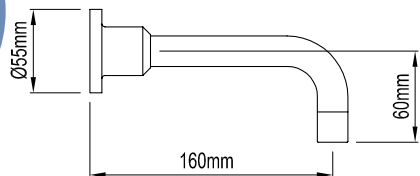

ACADEMY - 170mm (40mm dia.)

N/A	035582	CP
-----	--------	----

• Brass construction • Bright chrome finish • 170mm reach • 64mm diameter flange • 40mm diameter spout • Horizontally straight style • 1/2" BSP female thread (wall connection)

BATH SPOUTS

WELS RATING	CODE	PRODUCT DESCRIPTION
-------------	------	---------------------

ACADEMY - 230mm (40mm dia.)

N/A	035597	CP
-----	--------	----

- Brass construction • Bright chrome finish • 230mm reach • 64mm diameter flange • 40mm diameter spout • Horizontally straight style • 1/2" BSP female thread (wall connection)

ATLANTA

N/A	022881	CP
-----	--------	----

- Brass construction • Bright chrome finish • 172mm reach • 61mm diameter flange • Horizontally straight style with 30° bend toward end • 1/2" BSP female thread (wall connection)