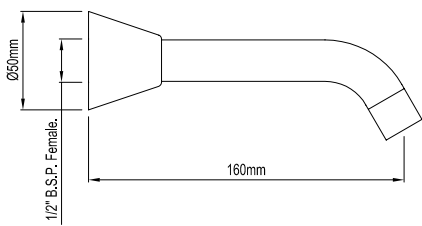

BATH SPOUTS

WELS RATING	CODE	PRODUCT DESCRIPTION
-------------	------	---------------------

ACADEMY - 230mm (40mm dia.)

N/A	035597	CP
-----	--------	----

- Brass construction • Bright chrome finish • 230mm reach • 64mm diameter flange • 40mm diameter spout • Horizontally straight style • 1/2" BSP female thread (wall connection)

BROADWAY

N/A	052484	CP
-----	--------	----

- Brass construction • Bright chrome finish • 185mm reach • 36mm diameter mounting • Curved flowing style

BATH SPOUTS

WELS RATING	CODE	PRODUCT DESCRIPTION
-------------	------	---------------------

N/A	052584	CP
-----	--------	----

• Brass construction • Bright chrome finish • 145mm reach • 55mm square flange • Horizontally straight style • 1/2" BSP female thread (wall connection)

BATH SPOUTS

WELS RATING	CODE	PRODUCT DESCRIPTION
-------------	------	---------------------

RODIN

N/A	020161	CP
N/A	081660	WH
N/A	081661	AI

- Brass construction • Various colours available • 138mm reach • 50mm diameter flange
- Horizontally straight style with bent end • 1/2" BSP female thread (wall connection)