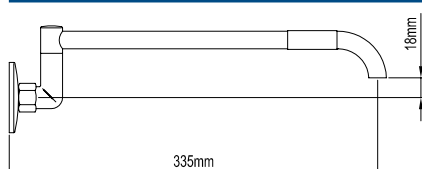

GENERIC - 335mm

3 STAR (9L/m)	043512	CP

- Brass construction • Bright chrome finish • Standard swivel from base • 335mm total length
- 1/2" BSP female thread (wall connection)