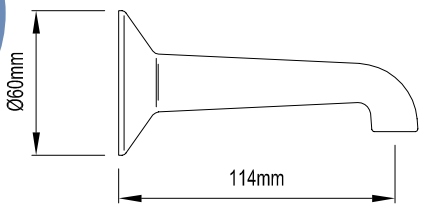

BROADWAY

N/A	052484	CP
-----	--------	----

- Brass construction • Bright chrome finish • 185mm reach • 36mm diameter mounting • Curved flowing style

BATH SPOUTS

WELS RATING	CODE	PRODUCT DESCRIPTION
-------------	------	---------------------

N/A	052584	CP
-----	--------	----

• Brass construction • Bright chrome finish • 145mm reach • 55mm square flange • Horizontally straight style • 1/2" BSP female thread (wall connection)

BATH SPOUTS

WELS RATING	CODE	PRODUCT DESCRIPTION
-------------	------	---------------------

RODIN

N/A	020161	CP
N/A	081660	WH
N/A	081661	AI

- Brass construction • Various colours available • 138mm reach • 50mm diameter flange
- Horizontally straight style with bent end • 1/2" BSP female thread (wall connection)

SEATTLE

N/A	043484	CP
N/A	043486	S-CP

- Brass construction • Available in chrome or satin chrome finishes • 150mm reach • Straight style with 45° bend at end • 1/2" BSP female thread (wall connection)

T-SERIES