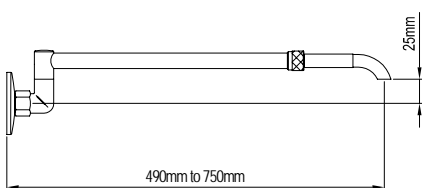

GENERIC - 450mm (TELESCOPIC)

3 STAR (9L/m)	043524	CP
---------------	--------	----

- Brass construction • Bright chrome finish • Standard swivel from base • Adjustable length: 310mm - 450mm
- 1/2" BSP female thread (wall connection)

GENERIC - 600mm (TELESCOPIC)

3 STAR (9L/m)	043526	CP
---------------	--------	----

- Brass construction • Bright chrome finish • Standard swivel from base • Adjustable length: 400mm - 600mm
- 1/2" BSP female thread (wall connection)