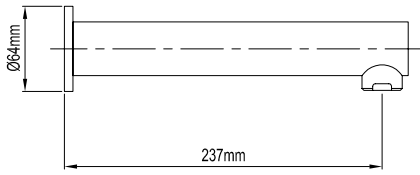

ACADEMY - 170mm (40mm dia.)

N/A	035582	CP
-----	--------	----

• Brass construction • Bright chrome finish • 170mm reach • 64mm diameter flange • 40mm diameter spout • Horizontally straight style • 1/2" BSP female thread (wall connection)

BATH SPOUTS

WELS RATING	CODE	PRODUCT DESCRIPTION
-------------	------	---------------------

ACADEMY - 230mm (40mm dia.)

N/A	035597	CP
-----	--------	----

- Brass construction • Bright chrome finish • 230mm reach • 64mm diameter flange • 40mm diameter spout • Horizontally straight style • 1/2" BSP female thread (wall connection)