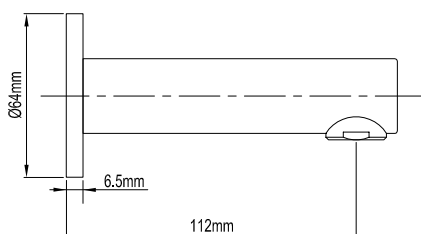

• Brass construction • Various colours available • 75mm from aerator to basin top • 110mm reach • 15mm max. bench thickness • Gooseneck style

UNIVERSITY

3 STAR (9L/m)	087994	CP
---------------	--------	----

• Brass construction • Bright chrome finish • 120mm from aerator to basin top • 140mm reach • Square gooseneck style

BATH SPOUTS

BATH SPOUTS

Raymor allows you the flexibility to update your bathroom look on a budget - simply replace the existing bath spout with a new Raymor bath spout for a new look instantly. With a range of styles and lengths available, a new look is only a bath spout away.

WELS RATING

CODE

PRODUCT DESCRIPTION

ACADEMY - 115mm (25mm dia.)

N/A	099614	CP
N/A	099615	S-CP

• Brass construction • Available in chrome or satin chrome finishes • 115mm reach • 64mm diameter flange • 25mm diameter spout • Horizontally straight style • 1/2" BSP female thread (wall connection)