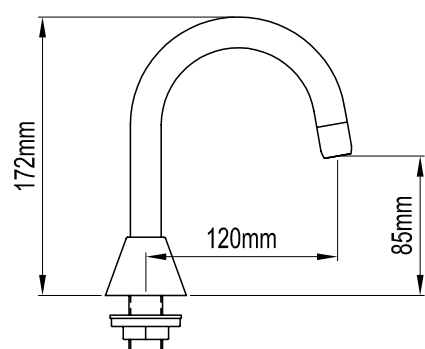

SEATTLE

4 STAR (7.5L/m)	043481	CP
4 STAR (7.5L/m)	043482	S-CP

• Brass construction • Available in chrome or satin chrome finish • 85mm from aerator to basin top • 120mm reach • Gooseneck style