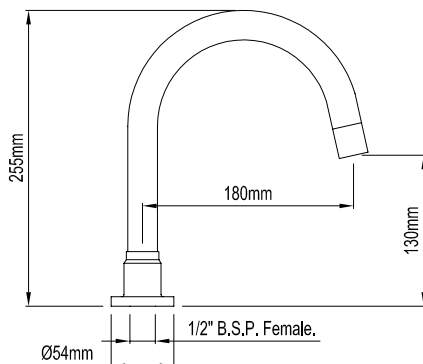

BOSTON - HOB

N/A	043487	SWIVEL CP

• Brass construction • Bright chrome finish • Gooseneck style • 180mm reach • 130mm from aerator to spa top