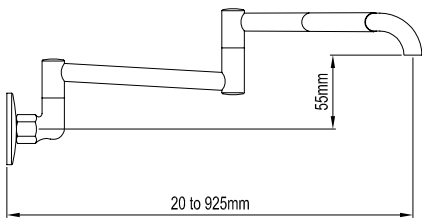

LAUNDRY SPOUTS

WELS RATING	CODE	PRODUCT DESCRIPTION
-------------	------	---------------------

GENERIC - 600mm (FOLDING)

3 STAR (9L/m)	043516	CP
---------------	--------	----

- Brass construction • Bright chrome finish • Double swivel action • 600mm total length
- 1/2" BSP female thread (wall connection)

GENERIC - 925mm (FOLDING)

3 STAR (9L/m)	043520	CP
---------------	--------	----

- Brass construction • Bright chrome finish • Double swivel action • 925mm total length
- 1/2" BSP female thread (wall connection)