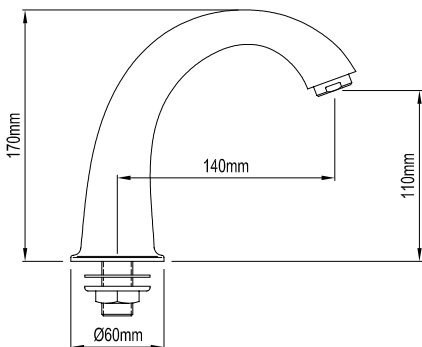

PROVIDENCE MKII

3 STAR (9L/m)	086700	CP
• Brass construction • Bright chrome finish • 110mm from aerator to basin top • 140mm reach • 60mm diameter spout base		

F