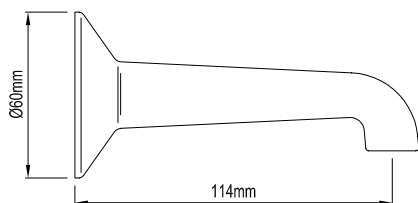

BATH SPOUTS

WELS RATING	CODE	PRODUCT DESCRIPTION
-------------	------	---------------------

ACADEMY - 230mm (40mm dia.)

N/A	035597	CP
-----	--------	----

- Brass construction • Bright chrome finish • 230mm reach • 64mm diameter flange • 40mm diameter spout • Horizontally straight style • 1/2" BSP female thread (wall connection)

ATLANTA

N/A	022881	CP
-----	--------	----

- Brass construction • Bright chrome finish • 172mm reach • 61mm diameter flange • Horizontally straight style with 30° bend toward end • 1/2" BSP female thread (wall connection)

BOSTON

N/A	043490	CP
-----	--------	----

- Brass construction • Bright chrome finish • 160mm reach • 54mm diameter flange • Horizontally straight style with 90° bend toward end • 1/2" BSP female thread (wall connection)

BROADWAY

N/A	052484	CP
-----	--------	----

- Brass construction • Bright chrome finish • 185mm reach • 36mm diameter mounting • Curved flowing style

BATH SPOUTS

WELS RATING	CODE	PRODUCT DESCRIPTION
-------------	------	---------------------