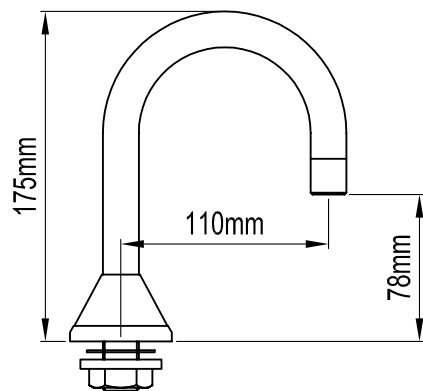

ACADEMY

4 STAR (7.5L/m)	099559	CP
4 STAR (7.5L/m)	099560	S-CP

• Brass construction • Available in chrome or satin chrome finish • 53mm from aerator to basin top • 115mm reach • Straight spout mounted on a 35° angle