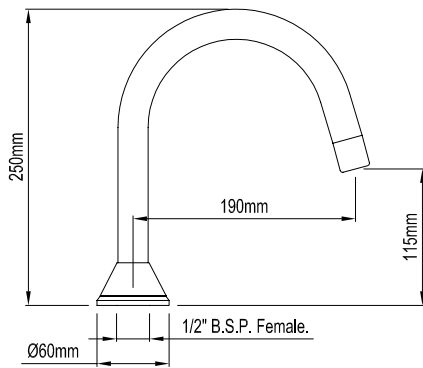

BROADWAY

N/A	052484	CP
-----	--------	----

- Brass construction • Bright chrome finish • 185mm reach • 36mm diameter mounting • Curved flowing style

BATH SPOUTS

WELS RATING	CODE	PRODUCT DESCRIPTION
-------------	------	---------------------

N/A	052584	CP
-----	--------	----

• Brass construction • Bright chrome finish • 145mm reach • 55mm square flange • Horizontally straight style • 1/2" BSP female thread (wall connection)

BATH SPOUTS

WELS RATING	CODE	PRODUCT DESCRIPTION
-------------	------	---------------------

SPA SPOUTS

SPA SPOUTS

Adding a spa bath to an ensuite or master bathroom adds that extra bit of elegance and relaxation. What better way to complete the look, then with a Raymor spa spout. Available in both hob and wall mounted options, these spouts offer the design and functionality that Raymor is well-known for.

WELS RATING

CODE

PRODUCT DESCRIPTION

ATLANTA - HOB

N/A	087822	FIXED CP
N/A	022904	SWIVEL CP

• Brass construction • Bright chrome finish • Gooseneck style • 190mm reach • 115mm from aerator to spa top • Swivel or fixed options