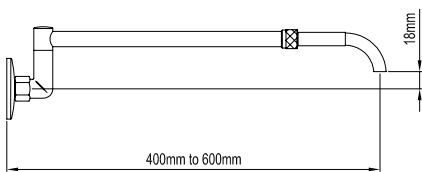

LAUNDRY SPOUTS

WELS RATING	CODE	PRODUCT DESCRIPTION
-------------	------	---------------------

GENERIC - 600mm (FOLDING)

3 STAR (9L/m)	043516	CP
---------------	--------	----

- Brass construction • Bright chrome finish • Double swivel action • 600mm total length
- 1/2" BSP female thread (wall connection)

GENERIC - 925mm (FOLDING)

3 STAR (9L/m)	043520	CP
---------------	--------	----

- Brass construction • Bright chrome finish • Double swivel action • 925mm total length
- 1/2" BSP female thread (wall connection)

GENERIC - 450mm (TELESCOPIC)

3 STAR (9L/m)	043524	CP
---------------	--------	----

- Brass construction • Bright chrome finish • Standard swivel from base • Adjustable length: 310mm - 450mm
- 1/2" BSP female thread (wall connection)