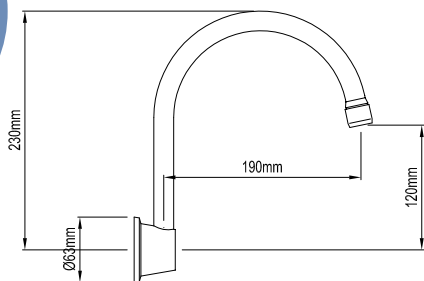

T-SERIES - GOOSENECK - WALL

3 STAR (9L/m)	099600	CP
3 STAR (9L/m)	099601	S-CP

• Brass construction • Available in chrome or satin chrome finishes • 190mm reach • 1/2" BSP female thread (wall connection)