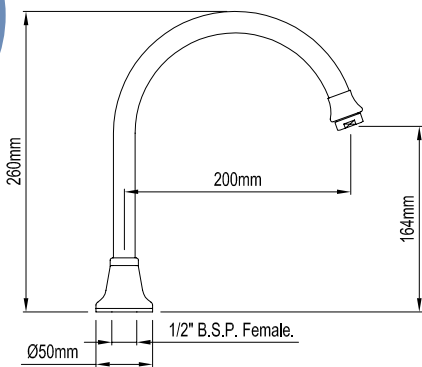

BROADWAY

N/A	052484	CP
-----	--------	----

- Brass construction • Bright chrome finish • 185mm reach • 36mm diameter mounting • Curved flowing style

BATH SPOUTS

WELS RATING	CODE	PRODUCT DESCRIPTION
-------------	------	---------------------

N/A	052584	CP
-----	--------	----

• Brass construction • Bright chrome finish • 145mm reach • 55mm square flange • Horizontally straight style • 1/2" BSP female thread (wall connection)

BATH SPOUTS

WELS RATING	CODE	PRODUCT DESCRIPTION
-------------	------	---------------------

• Brass construction • Bright chrome finish • Gooseneck style • 180mm reach • 130mm from aerator to spa top

SPA SPOUTS

WELS RATING	CODE	PRODUCT DESCRIPTION
-------------	------	---------------------

BOSTON - WALL

N/A	043488	CP
-----	--------	----

• Brass construction • Bright chrome finish • Gooseneck style • 180mm reach • 54mm diameter flange

QUADRA - WALL

N/A	015209	CP
-----	--------	----

• Brass construction • Bright chrome finish • Bold, modern design • 220mm reach • 55mm square flange