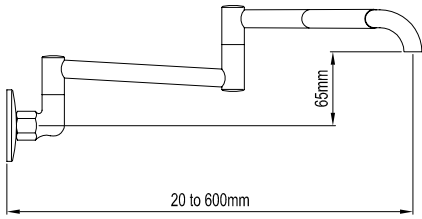

GENERIC - 335mm

3 STAR (9L/m)	043512	CP
---------------	--------	----

- Brass construction • Bright chrome finish • Standard swivel from base • 335mm total length
- 1/2" BSP female thread (wall connection)

LAUNDRY SPOUTS

WELS RATING	CODE	PRODUCT DESCRIPTION
-------------	------	---------------------

GENERIC - 600mm (FOLDING)

3 STAR (9L/m)	043516	CP
---------------	--------	----

- Brass construction • Bright chrome finish • Double swivel action • 600mm total length
- 1/2" BSP female thread (wall connection)