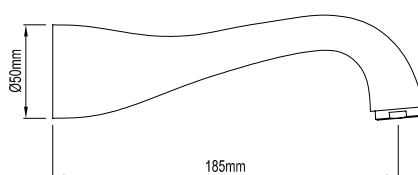

CROWN

N/A	081658	CP
-----	--------	----

• Die cast • Bright chrome finish • 115mm reach • 1/2" BSP female thread (wall connection)

GENERIC - DIVERTOR

N/A	044702	CP
N/A	044703	S-CP

• Brass construction • Available in chrome or satin chrome finishes • 115mm reach • 60mm diameter mounting • Traditional style • Divertor button above aerator • 1/2" BSP female thread (wall connection)