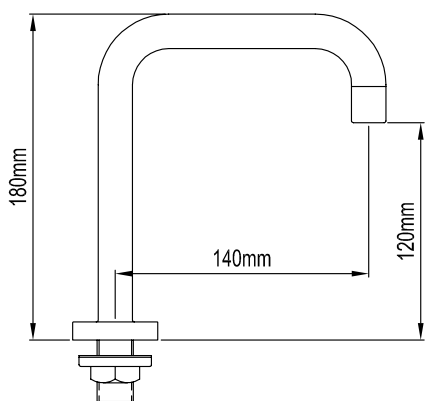

3 STAR (9L/m)	086700	CP
<ul style="list-style-type: none"> • Brass construction • Bright chrome finish • 110mm from aerator to basin top • 140mm reach • 60mm diameter spout base 		

F

BASIN SPOUTS

WELS RATING	CODE	PRODUCT DESCRIPTION
-------------	------	---------------------

• Brass construction • Various colours available • 75mm from aerator to basin top • 110mm reach • 15mm max. bench thickness • Gooseneck style

UNIVERSITY

3 STAR (9L/m)	087994	CP
---------------	--------	----

WELS RATING

CODE

PRODUCT DESCRIPTION

ACADEMY - 115mm (25mm dia.)

N/A	099614	CP
N/A	099615	S-CP

• Brass construction • Available in chrome or satin chrome finishes • 115mm reach • 64mm diameter flange • 25mm diameter spout • Horizontally straight style • 1/2" BSP female thread (wall connection)

BATH SPOUTS

WELS RATING	CODE	PRODUCT DESCRIPTION
-------------	------	---------------------

ACADEMY - 230mm (40mm dia.)

N/A	035597	CP
-----	--------	----

- Brass construction • Bright chrome finish • 230mm reach • 64mm diameter flange • 40mm diameter spout • Horizontally straight style • 1/2" BSP female thread (wall connection)