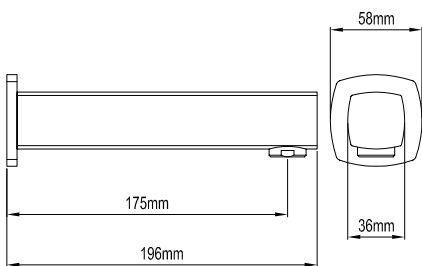

TESSA

N/A	081662	CP

- Brass construction • Bright chrome finish • 175mm reach • 58mm square flange • Straight style square spout • 1/2" BSP female thread (wall connection)