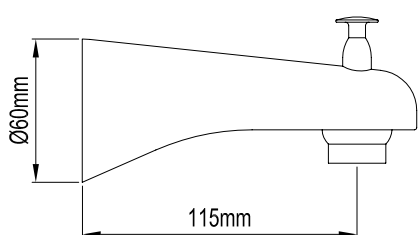

GENERIC - DIVERTOR

N/A	044702	CP
N/A	044703	S-CP

• Brass construction • Available in chrome or satin chrome finishes • 115mm reach • 60mm diameter mounting • Traditional style • Divertor button above aerator • 1/2" BSP female thread (wall connection)