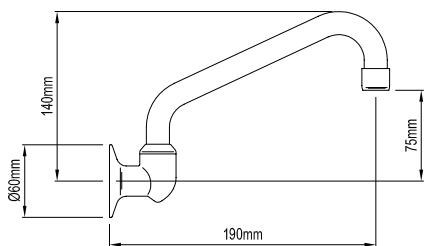

SINK SPOUTS

WELS RATING	CODE	PRODUCT DESCRIPTION

T-SERIES - 25° FEMALE (FLAT FLANGE) - WALL

3 STAR (9L/m)	099593	CP
3 STAR (9L/m)	099594	S-CP

• Brass construction • Available in chrome or satin chrome finishes • 195mm reach • 1/2" BSP female thread (wall connection)

T-SERIES - 25° FEMALE - HOB

3 STAR (9L/m)	099584	CP

• Brass construction • Bright chrome finish • 180mm reach • 80mm from aerator to basin top • 1/2" BSP female thread (wall connection)

T-SERIES - 25° FEMALE - WALL

3 STAR (9L/m)	099944	190mm CP
3 STAR (9L/m)	099598	220mm CP

• Brass construction • Bright chrome finish • 190mm and 220mm reach options • 1/2" BSP female thread (wall connection)