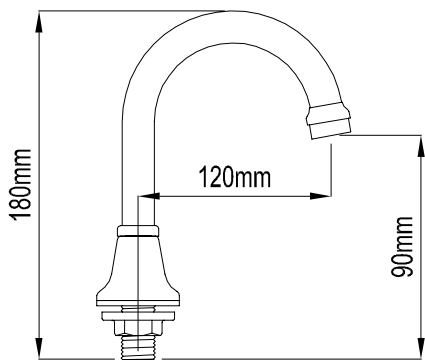

PROVIDENCE

3 STAR (9L/m)	086698	CP
<ul style="list-style-type: none"> • Brass construction • Bright chrome finish • 120mm from aerator to basin top • 110mm reach • 44mm diameter spout base 		

PROVIDENCE MKII

3 STAR (9L/m)	086700	CP
<ul style="list-style-type: none"> • Brass construction • Bright chrome finish • 110mm from aerator to basin top • 140mm reach • 60mm diameter spout base 		

F

BASIN SPOUTS

WELS RATING	CODE	PRODUCT DESCRIPTION
-------------	------	---------------------

BATH SPOUTS

WELS RATING	CODE	PRODUCT DESCRIPTION
-------------	------	---------------------

ACADEMY - 230mm (40mm dia.)

N/A	035597	CP
-----	--------	----

- Brass construction • Bright chrome finish • 230mm reach • 64mm diameter flange • 40mm diameter spout • Horizontally straight style • 1/2" BSP female thread (wall connection)