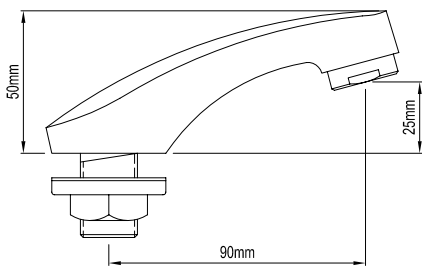

ACADEMY

4 STAR (7.5L/m)	099559	CP
4 STAR (7.5L/m)	099560	S-CP

• Brass construction • Available in chrome or satin chrome finish • 53mm from aerator to basin top • 115mm reach • Straight spout mounted on a 35° angle

BOSTON

3 STAR (9L/m)	043489	CP
---------------	--------	----

• Brass construction • Bright chrome finish • 100mm from aerator to basin top • 112mm reach • Gooseneck style

BASIN SPOUTS

WELS RATING	CODE	PRODUCT DESCRIPTION
-------------	------	---------------------

BROADWAY

3 STAR (9L/m)	052482	CP
<ul style="list-style-type: none"> • Brass construction • Bright chrome finish • Minimalist design • 100mm from aerator to basin top • 150mm reach 		

CROWN & MONARCH

4 STAR (7.5L/m)	099540	CROWN CP
4 STAR (7.5L/m)	099542	MONARCH WH
<ul style="list-style-type: none"> • Brass construction • Bright chrome or white finishes available • 30mm from aerator to basin top • 100mm reach 		