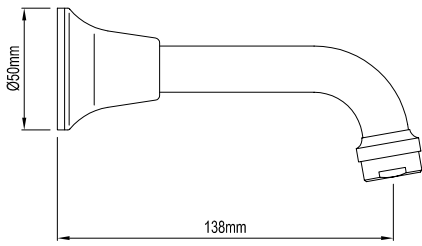

BATH SPOUTS

WELS RATING	CODE	PRODUCT DESCRIPTION
-------------	------	---------------------

ACADEMY - 230mm (40mm dia.)

N/A	035597	CP
-----	--------	----

- Brass construction • Bright chrome finish • 230mm reach • 64mm diameter flange • 40mm diameter spout • Horizontally straight style • 1/2" BSP female thread (wall connection)

BROADWAY

N/A	052484	CP
-----	--------	----

- Brass construction • Bright chrome finish • 185mm reach • 36mm diameter mounting • Curved flowing style

BATH SPOUTS

WELS RATING	CODE	PRODUCT DESCRIPTION
-------------	------	---------------------

PROVIDENCE

N/A	081659	CP
-----	--------	----

• Brass construction • Bright chrome finish • Traditional flowing design • 187mm reach • 50mm diameter mounting • 1/2" BSP female thread (wall connection)

QUADRA

N/A	052584	CP
-----	--------	----

• Brass construction • Bright chrome finish • 145mm reach • 55mm square flange • Horizontally straight style • 1/2" BSP female thread (wall connection)

BATH SPOUTS

WELS RATING	CODE	PRODUCT DESCRIPTION
-------------	------	---------------------