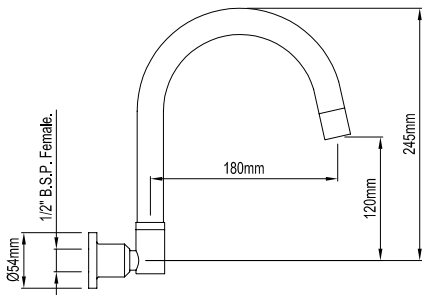

N/A	052584	CP
-----	--------	----

• Brass construction • Bright chrome finish • 145mm reach • 55mm square flange • Horizontally straight style • 1/2" BSP female thread (wall connection)

BATH SPOUTS

WELS RATING	CODE	PRODUCT DESCRIPTION
-------------	------	---------------------

WELS RATING

CODE

PRODUCT DESCRIPTION

ATLANTA - HOB

N/A	087822	FIXED CP
N/A	022904	SWIVEL CP

• Brass construction • Bright chrome finish • Gooseneck style • 190mm reach • 115mm from aerator to spa top • Swivel or fixed options

ATLANTA - WALL

N/A	022888	CP
-----	--------	----

• Brass construction • Bright chrome finish • Gooseneck style • 190mm reach • 60mm diameter flange

BOSTON - HOB

N/A	043487	SWIVEL CP
-----	--------	-----------

• Brass construction • Bright chrome finish • Gooseneck style • 180mm reach • 130mm from aerator to spa top

SPA SPOUTS

WELS RATING	CODE	PRODUCT DESCRIPTION
-------------	------	---------------------

BOSTON - WALL