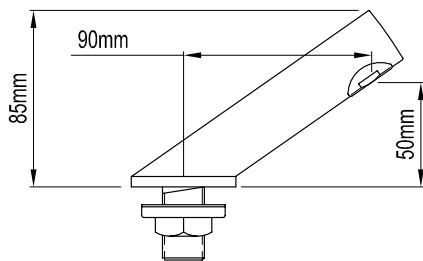

ACADEMY

4 STAR (7.5L/m)	099559	CP
4 STAR (7.5L/m)	099560	S-CP

• Brass construction • Available in chrome or satin chrome finish • 53mm from aerator to basin top • 115mm reach • Straight spout mounted on a 35° angle