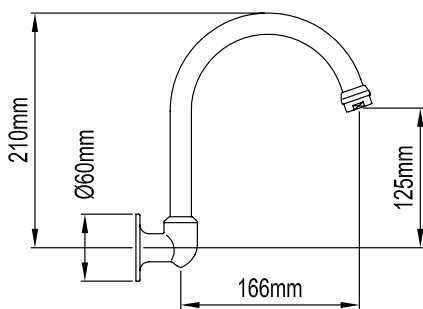

ARMADA SPECIAL - WALL

3 STAR (9L/m)	043655	CP
3 STAR (9L/m)	043646	CP/GP
3 STAR (9L/m)	043601	WH/CP
3 STAR (9L/m)	043632	WH/GP
3 STAR (9L/m)	043636	AI/CP
3 STAR (9L/m)	043645	AI/GP

• Brass construction • Various colours available • Gooseneck style • 166mm reach • 60mm diameter flange • 1/2" BSP female thread (wall connection)