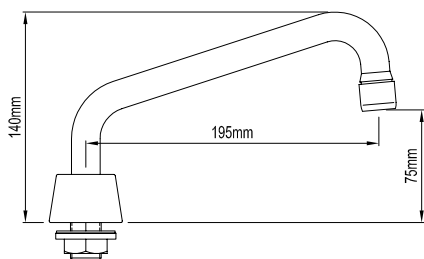

T-SERIES - 25° MALE - HOB

3 STAR (9L/m)	099571	CP
3 STAR (9L/m)	099572	S-CP

• Brass construction • Available in chrome or satin chrome finishes • 195mm reach • 75mm from aerator to basin top • 1/2" BSP thread