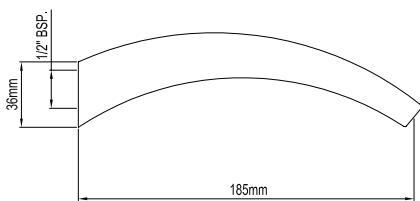

BROADWAY

N/A	052484	CP

- Brass construction • Bright chrome finish • 185mm reach • 36mm diameter mounting • Curved flowing style