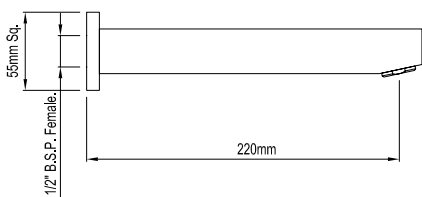

QUADRA - WALL

N/A	015209	CP

• Brass construction • Bright chrome finish • Bold, modern design • 220mm reach • 55mm square flange