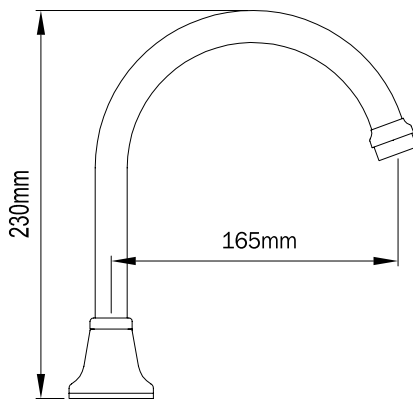

ARMADA SPECIAL - HOB

3 STAR (9L/m)	032215	CP
3 STAR (9L/m)	043589	CP/GP
3 STAR (9L/m)	043500	WH/CP
3 STAR (9L/m)	043501	WH/GP
3 STAR (9L/m)	043567	AI/CP
3 STAR (9L/m)	043573	AI/GP

• Brass construction • Various colours available • Gooseneck style • 165mm reach • Swivel action • 1/2" BSP female thread (wall connection)