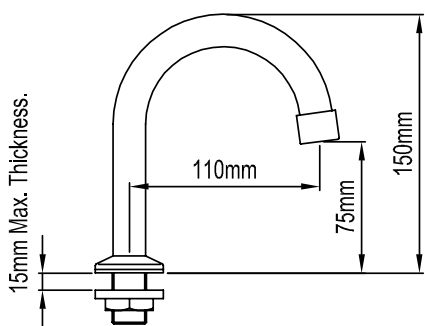

T-SERIES

3 STAR (9L/m)	099551	CP
3 STAR (9L/m)	099552	S-CP
3 STAR (9L/m)	099553	WH

• Brass construction • Various colours available • 75mm from aerator to basin top • 110mm reach • 15mm max. bench thickness • Gooseneck style