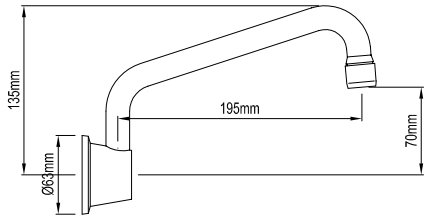

SINK SPOUTS

WELS RATING	CODE	PRODUCT DESCRIPTION

T-SERIES - 25° FEMALE (FLAT FLANGE) - WALL

3 STAR (9L/m)	099593	CP
3 STAR (9L/m)	099594	S-CP

• Brass construction • Available in chrome or satin chrome finishes • 195mm reach • 1/2" BSP female thread (wall connection)