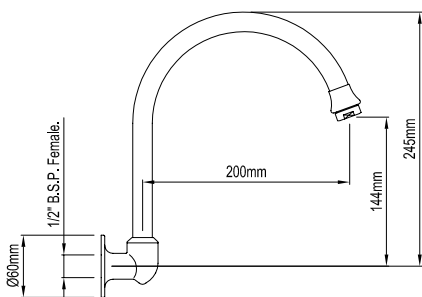

RODIN - WALL

3 STAR (9L/m)	038025	CP
3 STAR (9L/m)	038026	CP/GP
3 STAR (9L/m)	038027	WH/CP
3 STAR (9L/m)	038037	WH/GP
3 STAR (9L/m)	038029	AI/CP
3 STAR (9L/m)	038038	AI/GP

• Brass construction • Various colours available • Gooseneck style • 200mm reach • 60mm diameter flange