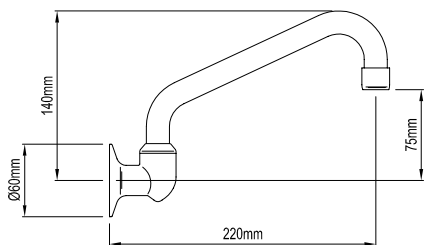

T-SERIES - 25° FEMALE - WALL

3 STAR (9L/m)	099944	190mm CP
3 STAR (9L/m)	099598	220mm CP

• Brass construction • Bright chrome finish • 190mm and 220mm reach options • 1/2" BSP female thread (wall connection)