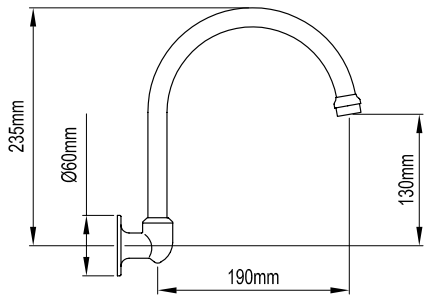

BROADWAY

N/A	052484	CP
-----	--------	----

- Brass construction • Bright chrome finish • 185mm reach • 36mm diameter mounting • Curved flowing style

BATH SPOUTS

WELS RATING	CODE	PRODUCT DESCRIPTION
-------------	------	---------------------

N/A	052584	CP
-----	--------	----

• Brass construction • Bright chrome finish • 145mm reach • 55mm square flange • Horizontally straight style • 1/2" BSP female thread (wall connection)

BATH SPOUTS

WELS RATING	CODE	PRODUCT DESCRIPTION
-------------	------	---------------------

• Brass construction • Various colours available • Gooseneck style • 166mm reach • 60mm diameter flange • 1/2" BSP female thread (wall connection)

RODIN - HOB

3 STAR (9L/m)	020194	CP
3 STAR (9L/m)	020195	CP/GP
3 STAR (9L/m)	020162	WH/CP
3 STAR (9L/m)	020166	WH/GP
3 STAR (9L/m)	020182	AI/CP
3 STAR (9L/m)	020184	AI/GP

• Brass construction • Various colours available • Gooseneck style • 195mm reach • 150mm from aerator to sink top • 1/2" BSP female thread (wall connection)

SINK SPOUTS

WELS RATING	CODE	PRODUCT DESCRIPTION
-------------	------	---------------------