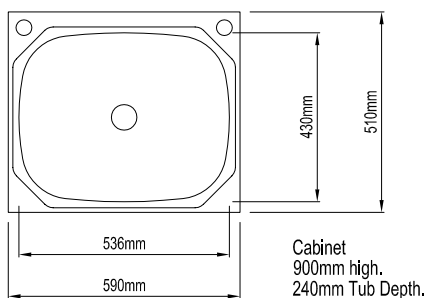

## DOUBLE BOWL

N/A	097986	Left hand bowl
N/A	097985	Right hand bowl

- High grade 304 stainless steel construction • Steel thickness 1.0mm • Satin chrome finish
- 1 tap hole • 2 bowls with single drainer • Bowl depth 180mm • Bowl capacity 24 litres
- Available in left and right hand configuration • Basket waste included • Cut out included
- Accessories included (glass chopping board and stainless steel colander) • Fixing clips included

## LAUNDRY TUB - SINGLE (600 x 500) - DROP IN

N/A

077336

- High grade 304 stainless steel construction • Steel thickness 0.8mm • Polished chrome finish
- Bowl capacity 45 litres • Cut out included • Basket waste included • Bypass kit included

## LAUNDRY TUB - SINGLE (630 x 470) - DROP IN

N/A

077337

- High grade 304 stainless steel construction • Steel thickness 0.8mm • Polished chrome finish
- Bowl capacity 45 litres • Cut out included • Basket waste included • Bypass kit included

## LAUNDRY TUB - SINGLE (590 x 510) - WITH CABINET

N/A

097987

- High grade 304 stainless steel construction • Steel thickness 0.8mm • Polished chrome finish
- Bowl capacity 45 litres • Cut out included • Basket waste included • Bypass kit included
- Cabinet provided in flat-pack form - installation instructions included • Total height 900mm