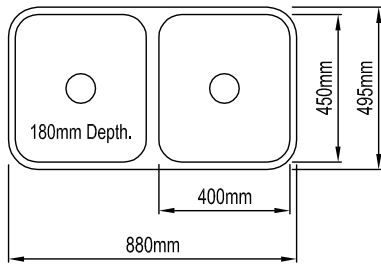

WELS RATING	CODE	PRODUCT DESCRIPTION

UNDERMOUNT - DOUBLE BOWL

N/A

098559

- High grade 304 stainless steel construction • Steel thickness 0.8mm • Polished chrome finish
- Bowl capacity 33 litres (each) • Cut out included • Basket waste included