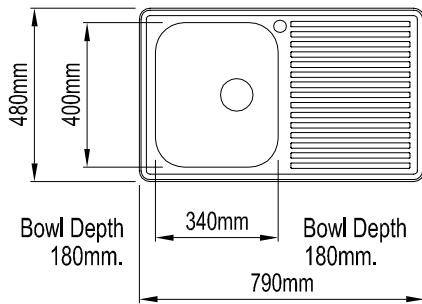

WELS RATING

CODE

PRODUCT DESCRIPTION

Bowl Depth - 170mm.

Bowl Depth - 170mm.

### SINGLE BOWL

N/A	067944	Left hand bowl
N/A	067940	Right hand bowl

- High grade 304 stainless steel construction • Steel thickness 0.8mm • Polished chrome finish
- 1 tap hole • Single bowl with single drainer • Bowl capacity 23 litres • Available in left and right hand configuration • Basket waste included • Cut out included • Fixing clips included

### 1 & 3/4 BOWL

N/A	067992	Left hand bowl
N/A	067946	Right hand bowl

- High grade 304 stainless steel construction • Steel thickness 0.8mm • Polished chrome finish
- 1 tap hole • 1 & 3/4 bowl with single drainer • Large bowl capacity 19 litres • Small bowl capacity 12 litres • Available in left and right hand configuration • Basket waste included • Cut out included • Fixing clips included

### SINGLE BOWL

N/A	097980	Left hand bowl
N/A	097981	Right hand bowl

- High grade 304 stainless steel construction • Steel thickness 1.0mm • Satin chrome finish
- 1 tap hole • Single bowl with single drainer • Bowl depth 180mm • Bowl capacity 24 litres
- Available in left and right hand configuration • Basket waste included • Cut out included
- Accessories included (glass chopping board and stainless steel colander) • Fixing clips included