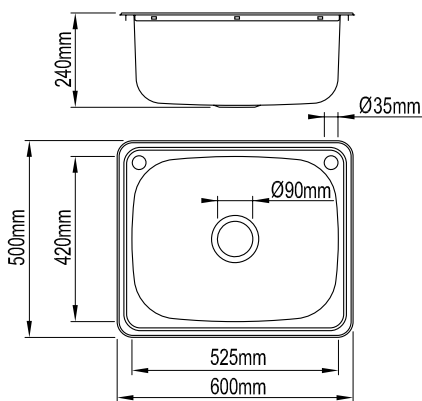

WELS RATING	CODE	PRODUCT DESCRIPTION
-------------	------	---------------------

Bowl Depth - 180mm.

Bowl Depth - 180mm.

## DOUBLE BOWL

N/A	097986	Left hand bowl
N/A	097985	Right hand bowl

- High grade 304 stainless steel construction • Steel thickness 1.0mm • Satin chrome finish
- 1 tap hole • 2 bowls with single drainer • Bowl depth 180mm • Bowl capacity 24 litres
- Available in left and right hand configuration • Basket waste included • Cut out included
- Accessories included (glass chopping board and stainless steel colander) • Fixing clips included

## UNDERMOUNT - SINGLE BOWL (LARGE)

N/A	098892	Standard single sized bowl
-----	--------	----------------------------

- High grade 304 stainless steel construction • Steel thickness 0.8mm • Polished chrome finish
- Bowl capacity 33 litres • Cut out included • Basket waste included

## UNDERMOUNT - DOUBLE BOWL

N/A

098559

- High grade 304 stainless steel construction • Steel thickness 0.8mm • Polished chrome finish
- Bowl capacity 33 litres (each) • Cut out included • Basket waste included