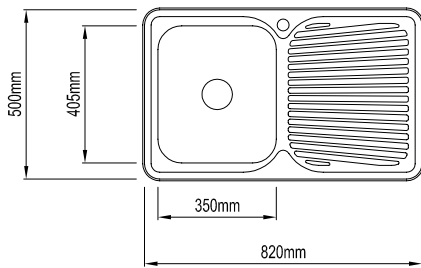

WELS RATING

CODE

PRODUCT DESCRIPTION

Bowl Depth - 170mm.

Bowl Depth - 170mm.

### SINGLE BOWL

N/A	067944	Left hand bowl
N/A	067940	Right hand bowl

- High grade 304 stainless steel construction • Steel thickness 0.8mm • Polished chrome finish
- 1 tap hole • Single bowl with single drainer • Bowl capacity 23 litres • Available in left and right hand configuration • Basket waste included • Cut out included • Fixing clips included

### 1 & 3/4 BOWL

N/A	067992	Left hand bowl
N/A	067946	Right hand bowl

- High grade 304 stainless steel construction • Steel thickness 0.8mm • Polished chrome finish
- 1 tap hole • 1 & 3/4 bowl with single drainer • Large bowl capacity 19 litres • Small bowl capacity 12 litres • Available in left and right hand configuration • Basket waste included • Cut out included • Fixing clips included

### SINGLE BOWL

N/A	097980	Left hand bowl
N/A	097981	Right hand bowl

- High grade 304 stainless steel construction • Steel thickness 1.0mm • Satin chrome finish
- 1 tap hole • Single bowl with single drainer • Bowl depth 180mm • Bowl capacity 24 litres
- Available in left and right hand configuration • Basket waste included • Cut out included
- Accessories included (glass chopping board and stainless steel colander) • Fixing clips included