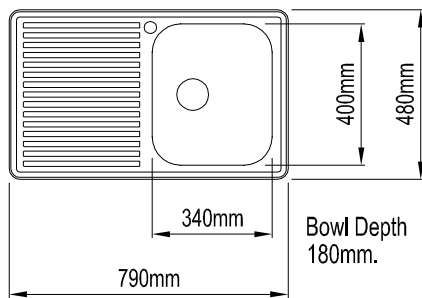

### 1 & 3/4 BOWL

N/A	067992	Left hand bowl
N/A	067946	Right hand bowl

- High grade 304 stainless steel construction • Steel thickness 0.8mm • Polished chrome finish
- 1 tap hole • 1 & 3/4 bowl with single drainer • Large bowl capacity 19 litres • Small bowl capacity 12 litres • Available in left and right hand configuration • Basket waste included • Cut out included • Fixing clips included

### SINGLE BOWL

N/A	097980	Left hand bowl
N/A	097981	Right hand bowl

- High grade 304 stainless steel construction • Steel thickness 1.0mm • Satin chrome finish
- 1 tap hole • Single bowl with single drainer • Bowl depth 180mm • Bowl capacity 24 litres
- Available in left and right hand configuration • Basket waste included • Cut out included
- Accessories included (glass chopping board and stainless steel colander) • Fixing clips included

### 1 & 1/2 BOWL

N/A	097983	Left hand bowl
N/A	097982	Right hand bowl

- High grade 304 stainless steel construction • Steel thickness 1.0mm • Satin chrome finish
- 1 tap hole • 1 & 1/2 bowls with single drainer • Large bowl capacity 24 litres • Small bowl capacity 6.5 litres
- Available in left and right hand configuration • Basket waste included • Cut out included
- Accessories included (glass chopping board and stainless steel colander) • Fixing clips included

## DOUBLE BOWL

N/A	097986	Left hand bowl
N/A	097985	Right hand bowl

- High grade 304 stainless steel construction • Steel thickness 1.0mm • Satin chrome finish
- 1 tap hole • 2 bowls with single drainer • Bowl depth 180mm • Bowl capacity 24 litres
- Available in left and right hand configuration • Basket waste included • Cut out included
- Accessories included (glass chopping board and stainless steel colander) • Fixing clips included