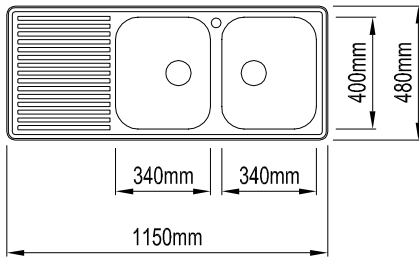

### SINGLE BOWL

N/A	097980	Left hand bowl
N/A	097981	Right hand bowl

- High grade 304 stainless steel construction • Steel thickness 1.0mm • Satin chrome finish
- 1 tap hole • Single bowl with single drainer • Bowl depth 180mm • Bowl capacity 24 litres
- Available in left and right hand configuration • Basket waste included • Cut out included
- Accessories included (glass chopping board and stainless steel colander) • Fixing clips included

### 1 & 1/2 BOWL

N/A	097983	Left hand bowl
N/A	097982	Right hand bowl

- High grade 304 stainless steel construction • Steel thickness 1.0mm • Satin chrome finish
- 1 tap hole • 1 & 1/2 bowls with single drainer • Large bowl capacity 24 litres • Small bowl capacity 6.5 litres
- Available in left and right hand configuration • Basket waste included • Cut out included
- Accessories included (glass chopping board and stainless steel colander) • Fixing clips included

WELS RATING	CODE	PRODUCT DESCRIPTION
-------------	------	---------------------

Bowl Depth - 180mm.

Bowl Depth - 180mm.

## DOUBLE BOWL

N/A	097986	Left hand bowl
N/A	097985	Right hand bowl

- High grade 304 stainless steel construction • Steel thickness 1.0mm • Satin chrome finish
- 1 tap hole • 2 bowls with single drainer • Bowl depth 180mm • Bowl capacity 24 litres
- Available in left and right hand configuration • Basket waste included • Cut out included
- Accessories included (glass chopping board and stainless steel colander) • Fixing clips included