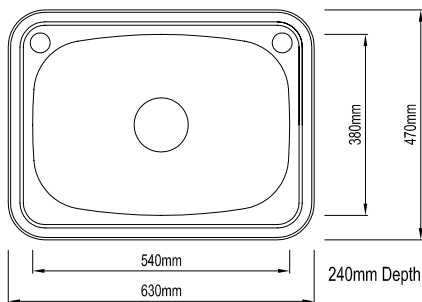

## DOUBLE BOWL

N/A	097986	Left hand bowl
N/A	097985	Right hand bowl

- High grade 304 stainless steel construction • Steel thickness 1.0mm • Satin chrome finish
- 1 tap hole • 2 bowls with single drainer • Bowl depth 180mm • Bowl capacity 24 litres
- Available in left and right hand configuration • Basket waste included • Cut out included
- Accessories included (glass chopping board and stainless steel colander) • Fixing clips included

## UNDERMOUNT - SINGLE BOWL (LARGE)

N/A	098892	Standard single sized bowl
-----	--------	----------------------------

- High grade 304 stainless steel construction • Steel thickness 0.8mm • Polished chrome finish
- Bowl capacity 33 litres • Cut out included • Basket waste included

## UNDERMOUNT - DOUBLE BOWL

N/A

098559

- High grade 304 stainless steel construction • Steel thickness 0.8mm • Polished chrome finish
- Bowl capacity 33 litres (each) • Cut out included • Basket waste included

## LAUNDRY TUB - SINGLE (600 x 500) - DROP IN

N/A

077336

- High grade 304 stainless steel construction • Steel thickness 0.8mm • Polished chrome finish
- Bowl capacity 45 litres • Cut out included • Basket waste included • Bypass kit included