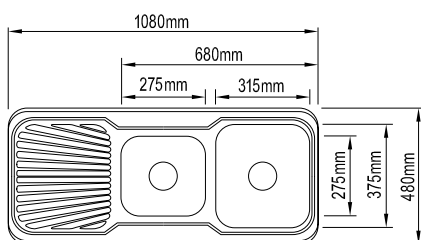

WELS RATING

CODE

PRODUCT DESCRIPTION

Bowl Depth - 170mm.

Bowl Depth - 170mm.

### SINGLE BOWL

N/A	067944	Left hand bowl
N/A	067940	Right hand bowl

- High grade 304 stainless steel construction • Steel thickness 0.8mm • Polished chrome finish
- 1 tap hole • Single bowl with single drainer • Bowl capacity 23 litres • Available in left and right hand configuration • Basket waste included • Cut out included • Fixing clips included

### 1 & 3/4 BOWL

N/A	067992	Left hand bowl
N/A	067946	Right hand bowl

- High grade 304 stainless steel construction • Steel thickness 0.8mm • Polished chrome finish
- 1 tap hole • 1 & 3/4 bowl with single drainer • Large bowl capacity 19 litres • Small bowl capacity 12 litres • Available in left and right hand configuration • Basket waste included • Cut out included • Fixing clips included

### SINGLE BOWL

N/A	097980	Left hand bowl
N/A	097981	Right hand bowl

- High grade 304 stainless steel construction • Steel thickness 1.0mm • Satin chrome finish
- 1 tap hole • Single bowl with single drainer • Bowl depth 180mm • Bowl capacity 24 litres
- Available in left and right hand configuration • Basket waste included • Cut out included
- Accessories included (glass chopping board and stainless steel colander) • Fixing clips included