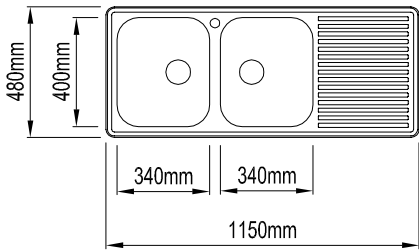

### SINGLE BOWL

N/A	097980	Left hand bowl
N/A	097981	Right hand bowl

- High grade 304 stainless steel construction • Steel thickness 1.0mm • Satin chrome finish
- 1 tap hole • Single bowl with single drainer • Bowl depth 180mm • Bowl capacity 24 litres
- Available in left and right hand configuration • Basket waste included • Cut out included
- Accessories included (glass chopping board and stainless steel colander) • Fixing clips included

### 1 & 1/2 BOWL

N/A	097983	Left hand bowl
N/A	097982	Right hand bowl

- High grade 304 stainless steel construction • Steel thickness 1.0mm • Satin chrome finish
- 1 tap hole • 1 & 1/2 bowls with single drainer • Large bowl capacity 24 litres • Small bowl capacity 6.5 litres
- Available in left and right hand configuration • Basket waste included • Cut out included
- Accessories included (glass chopping board and stainless steel colander) • Fixing clips included

WELS RATING	CODE	PRODUCT DESCRIPTION
-------------	------	---------------------

Bowl Depth - 180mm.

Bowl Depth - 180mm.

## DOUBLE BOWL

N/A	097986	Left hand bowl
N/A	097985	Right hand bowl

- High grade 304 stainless steel construction • Steel thickness 1.0mm • Satin chrome finish
- 1 tap hole • 2 bowls with single drainer • Bowl depth 180mm • Bowl capacity 24 litres
- Available in left and right hand configuration • Basket waste included • Cut out included
- Accessories included (glass chopping board and stainless steel colander) • Fixing clips included