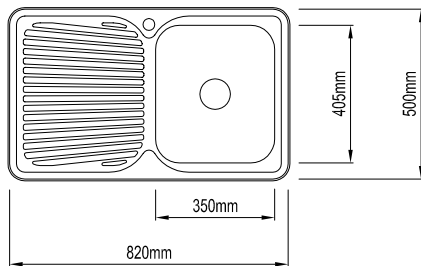

WELS RATING

CODE

PRODUCT DESCRIPTION

Bowl Depth - 170mm.

Bowl Depth - 170mm.

### SINGLE BOWL

N/A	067944	Left hand bowl
N/A	067940	Right hand bowl

- High grade 304 stainless steel construction • Steel thickness 0.8mm • Polished chrome finish
- 1 tap hole • Single bowl with single drainer • Bowl capacity 23 litres • Available in left and right hand configuration • Basket waste included • Cut out included • Fixing clips included

### 1 & 3/4 BOWL

N/A	067992	Left hand bowl
N/A	067946	Right hand bowl

- High grade 304 stainless steel construction • Steel thickness 0.8mm • Polished chrome finish
- 1 tap hole • 1 & 3/4 bowl with single drainer • Large bowl capacity 19 litres • Small bowl capacity 12 litres • Available in left and right hand configuration • Basket waste included • Cut out included • Fixing clips included

### SINGLE BOWL

N/A	097980	Left hand bowl
N/A	097981	Right hand bowl

- High grade 304 stainless steel construction • Steel thickness 1.0mm • Satin chrome finish
- 1 tap hole • Single bowl with single drainer • Bowl depth 180mm • Bowl capacity 24 litres
- Available in left and right hand configuration • Basket waste included • Cut out included
- Accessories included (glass chopping board and stainless steel colander) • Fixing clips included