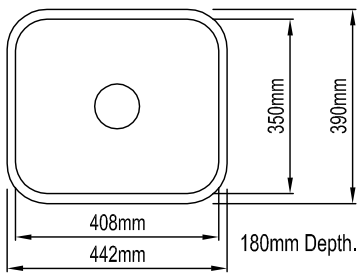

### SINGLE BOWL

N/A	097980	Left hand bowl
N/A	097981	Right hand bowl

- High grade 304 stainless steel construction • Steel thickness 1.0mm • Satin chrome finish
- 1 tap hole • Single bowl with single drainer • Bowl depth 180mm • Bowl capacity 24 litres
- Available in left and right hand configuration • Basket waste included • Cut out included
- Accessories included (glass chopping board and stainless steel colander) • Fixing clips included

### 1 & 1/2 BOWL

N/A	097983	Left hand bowl
N/A	097982	Right hand bowl

- High grade 304 stainless steel construction • Steel thickness 1.0mm • Satin chrome finish
- 1 tap hole • 1 & 1/2 bowls with single drainer • Large bowl capacity 24 litres • Small bowl capacity 6.5 litres
- Available in left and right hand configuration • Basket waste included • Cut out included
- Accessories included (glass chopping board and stainless steel colander) • Fixing clips included

WELS RATING	CODE	PRODUCT DESCRIPTION
-------------	------	---------------------

Bowl Depth - 180mm.

Bowl Depth - 180mm.

## DOUBLE BOWL

N/A	097986	Left hand bowl
N/A	097985	Right hand bowl

- High grade 304 stainless steel construction • Steel thickness 1.0mm • Satin chrome finish
- 1 tap hole • 2 bowls with single drainer • Bowl depth 180mm • Bowl capacity 24 litres
- Available in left and right hand configuration • Basket waste included • Cut out included
- Accessories included (glass chopping board and stainless steel colander) • Fixing clips included