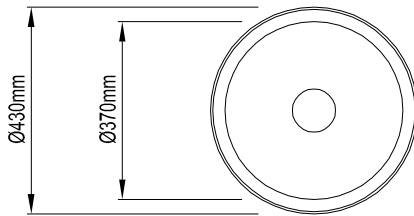

WELS RATING	CODE	PRODUCT DESCRIPTION
-------------	------	---------------------

Bowl Depth - 180mm.

Bowl Depth - 180mm.

## LAUNDRY TUB - SINGLE (590 x 510) - WITH CABINET

N/A

097987

- High grade 304 stainless steel construction • Steel thickness 0.8mm • Polished chrome finish
- Bowl capacity 45 litres • Cut out included • Basket waste included • Bypass kit included
- Cabinet provided in flat-pack form - installation instructions included • Total height 900mm

WELS RATING

CODE

PRODUCT DESCRIPTION

Bowl Depth - 170mm.