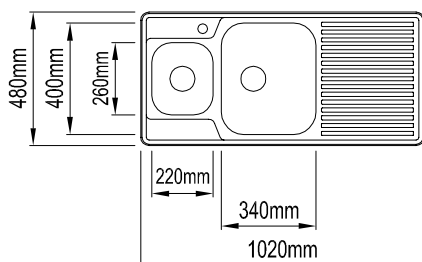

### 1 & 3/4 BOWL

N/A	067992	Left hand bowl
N/A	067946	Right hand bowl

- High grade 304 stainless steel construction • Steel thickness 0.8mm • Polished chrome finish
- 1 tap hole • 1 & 3/4 bowl with single drainer • Large bowl capacity 19 litres • Small bowl capacity 12 litres • Available in left and right hand configuration • Basket waste included • Cut out included • Fixing clips included

### SINGLE BOWL

N/A	097980	Left hand bowl
N/A	097981	Right hand bowl

- High grade 304 stainless steel construction • Steel thickness 1.0mm • Satin chrome finish
- 1 tap hole • Single bowl with single drainer • Bowl depth 180mm • Bowl capacity 24 litres
- Available in left and right hand configuration • Basket waste included • Cut out included
- Accessories included (glass chopping board and stainless steel colander) • Fixing clips included

### 1 & 1/2 BOWL

N/A	097983	Left hand bowl
N/A	097982	Right hand bowl

- High grade 304 stainless steel construction • Steel thickness 1.0mm • Satin chrome finish
- 1 tap hole • 1 & 1/2 bowls with single drainer • Large bowl capacity 24 litres • Small bowl capacity 6.5 litres
- Available in left and right hand configuration • Basket waste included • Cut out included
- Accessories included (glass chopping board and stainless steel colander) • Fixing clips included

## DOUBLE BOWL

N/A	097986	Left hand bowl
N/A	097985	Right hand bowl

- High grade 304 stainless steel construction • Steel thickness 1.0mm • Satin chrome finish
- 1 tap hole • 2 bowls with single drainer • Bowl depth 180mm • Bowl capacity 24 litres
- Available in left and right hand configuration • Basket waste included • Cut out included
- Accessories included (glass chopping board and stainless steel colander) • Fixing clips included