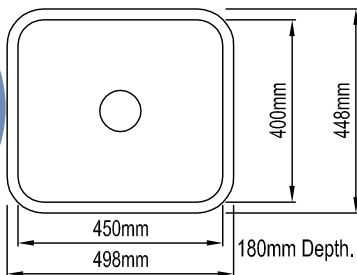

UNDERMOUNT - SINGLE BOWL (LARGE)

N/A	098892	Standard single sized bowl

- High grade 304 stainless steel construction • Steel thickness 0.8mm • Polished chrome finish
- Bowl capacity 33 litres • Cut out included • Basket waste included