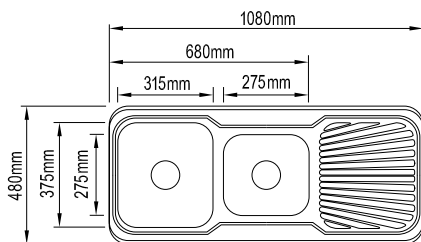

WELS RATING

CODE

PRODUCT DESCRIPTION

Bowl Depth - 170mm.

Bowl Depth - 170mm.

### SINGLE BOWL

N/A	067944	Left hand bowl
N/A	067940	Right hand bowl

- High grade 304 stainless steel construction • Steel thickness 0.8mm • Polished chrome finish
- 1 tap hole • Single bowl with single drainer • Bowl capacity 23 litres • Available in left and right hand configuration • Basket waste included • Cut out included • Fixing clips included

### 1 & 3/4 BOWL

N/A	067992	Left hand bowl
N/A	067946	Right hand bowl

- High grade 304 stainless steel construction • Steel thickness 0.8mm • Polished chrome finish
- 1 tap hole • 1 & 3/4 bowl with single drainer • Large bowl capacity 19 litres • Small bowl capacity 12 litres • Available in left and right hand configuration • Basket waste included • Cut out included • Fixing clips included

### SINGLE BOWL

N/A	097980	Left hand bowl
N/A	097981	Right hand bowl

- High grade 304 stainless steel construction • Steel thickness 1.0mm • Satin chrome finish
- 1 tap hole • Single bowl with single drainer • Bowl depth 180mm • Bowl capacity 24 litres
- Available in left and right hand configuration • Basket waste included • Cut out included
- Accessories included (glass chopping board and stainless steel colander) • Fixing clips included