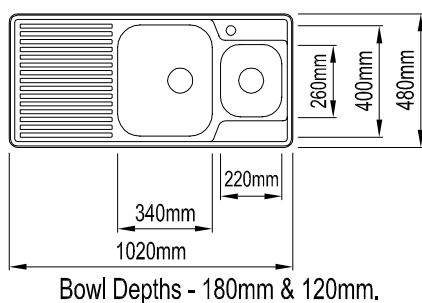

### SINGLE BOWL

N/A	097980	Left hand bowl
N/A	097981	Right hand bowl

- High grade 304 stainless steel construction • Steel thickness 1.0mm • Satin chrome finish
- 1 tap hole • Single bowl with single drainer • Bowl depth 180mm • Bowl capacity 24 litres
- Available in left and right hand configuration • Basket waste included • Cut out included
- Accessories included (glass chopping board and stainless steel colander) • Fixing clips included

### 1 & 1/2 BOWL

N/A	097983	Left hand bowl
N/A	097982	Right hand bowl

- High grade 304 stainless steel construction • Steel thickness 1.0mm • Satin chrome finish
- 1 tap hole • 1 & 1/2 bowls with single drainer • Large bowl capacity 24 litres • Small bowl capacity 6.5 litres
- Available in left and right hand configuration • Basket waste included • Cut out included
- Accessories included (glass chopping board and stainless steel colander) • Fixing clips included

WELS RATING	CODE	PRODUCT DESCRIPTION
-------------	------	---------------------

Bowl Depth - 180mm.

Bowl Depth - 180mm.

## DOUBLE BOWL

N/A	097986	Left hand bowl
N/A	097985	Right hand bowl

- High grade 304 stainless steel construction • Steel thickness 1.0mm • Satin chrome finish
- 1 tap hole • 2 bowls with single drainer • Bowl depth 180mm • Bowl capacity 24 litres
- Available in left and right hand configuration • Basket waste included • Cut out included
- Accessories included (glass chopping board and stainless steel colander) • Fixing clips included