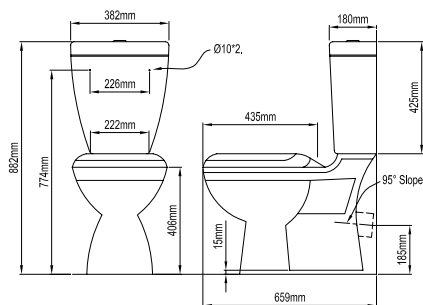

- Vitreous china pan • Plastic cistern • Plastic link • Colour - white • Inlet valve – fluid master
- Outlet valve – WDI • Box rim flush • Chrome button • White seat with plastic hinges
- Cistern adjustable to 9/4.5 litre flush • Shrouded pan • S-trap setout 140-230mm (165mm recommended) • P-trap setout 185mm • Left and right hand bottom inlet options • Fixings are provided to mount the cistern to the wall • Connections are provided to connect the cistern to the pan • 5 year warranty on vitreous china • 12 month warranty for fittings • 4 Star option available in WA only - available nationally by June 2009

- Vitreous china pan • Vitreous china cistern • Plastic link • Colour - white • Inlet valve – fluid master • Outlet valve – WDI • Box rim flush • Chrome button • Medium to heavy grade seat with plastic hinges • Cistern adjustable to 9/4.5 litre flush • Shrouded pan • S-trap setout 145-250mm (165mm recommended) • P-trap setout 185mm • Left and right hand bottom inlet options • Fixings are provided to mount the cistern to the wall • Connections are provided to connect the cistern to the pan • 5 year warranty on vitreous china • 12 month warranty for fittings • 4 Star option available in WA only - available nationally by June 2009

### ANDORRA

3 STAR (3.61L av flush)	047167	S-trap suite
3 STAR (3.61L av flush)	047930	P-trap suite

• Vitreous china pan • Vitreous china cistern • Close coupled suite • Colour - white • Inlet valve – fluid master • Outlet valve – WDI • Box rim flush • Chrome button • Medium to heavy grade seat with plastic hinges • Cistern adjustable to 9/4.5 litre flush • Shrouded pan • S-trap setout 143mm • P-trap setout 185mm • Left and right hand bottom inlet options • Fixings are provided to connect the cistern to the pan • 5 year warranty on vitreous china • 12 month warranty for fittings • 4 Star option available in WA only - available nationally by June 2009