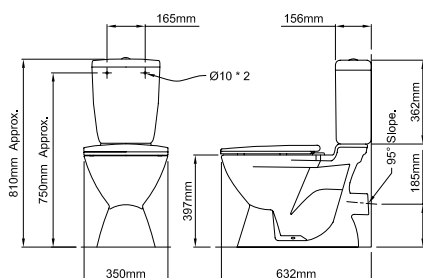

ARMADA

4 STAR (3.5L av flush)	030654	S-trap suite
4 STAR (3.5L av flush)	030656	P-trap suite

• Vitreous china pan • Vitreous china cistern • Close coupled suite • Colour - white • Inlet valve – fluid master • Outlet valve – WDI • Box rim flush • Chrome button • Medium to heavy grade seat with plastic hinges • Shrouded pan • S-trap setout 140mm • P-trap setout 185mm • Left and right hand bottom inlet options • Fixings are provided to connect the cistern to the pan • 5 year warranty on vitreous china • 12 month warranty for fittings

NOTE: Armada toilet suite sold only in project quantities