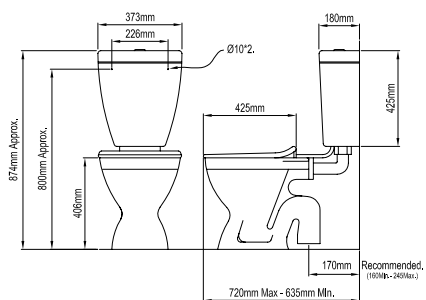

- Vitreous china pan • Plastic cistern • Plastic link • Colour - white • Inlet valve – fluid master
- Outlet valve – WDI • Open rim flush • Chrome button • White seat with plastic hinges • Cistern adjustable to 9/4.5 litre flush • Set out • S-trap setout 160-245mm (170mm recommended)
- P-trap setout 185mm • Left and Right hand bottom inlet options • Fixings are provided to mount the cistern to the wall • Connections are provided to connect the cistern to the pan
- 4 Star option available in WA only - available nationally by June 2009 • 5 year warranty on vitreous china • 12 month warranty for fittings