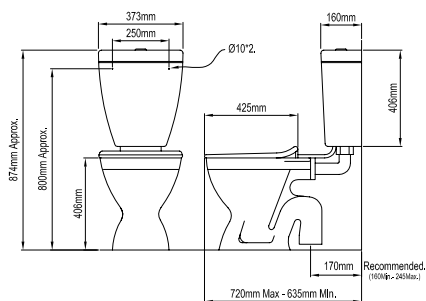

WELS RATING

CODE

PRODUCT DESCRIPTION

BEGA

3 STAR (3.61L av flush)	047314	S-trap suite
3 STAR (3.61L av flush)	047936	P-trap suite
3 STAR (3.61L av flush)	047133	S-trap pan only
3 STAR (3.61L av flush)	047905	P-trap pan only
3 STAR (3.61L av flush)	046988	Cistern only

- Vitreous china pan • Plastic cistern • Plastic link • Colour - white • Inlet valve – fluid master
- Outlet valve – WDI • Open rim flush • Chrome button • White seat with plastic hinges • Cistern adjustable to 9/4.5 litre flush • Set out • S-trap setout 160-245mm (170mm recommended)
- P-trap setout 185mm • Left and Right hand bottom inlet options • Fixings are provided to mount the cistern to the wall • Connections are provided to connect the cistern to the pan
- 4 Star option available in WA only - available nationally by June 2009 • 5 year warranty on vitreous china • 12 month warranty for fittings