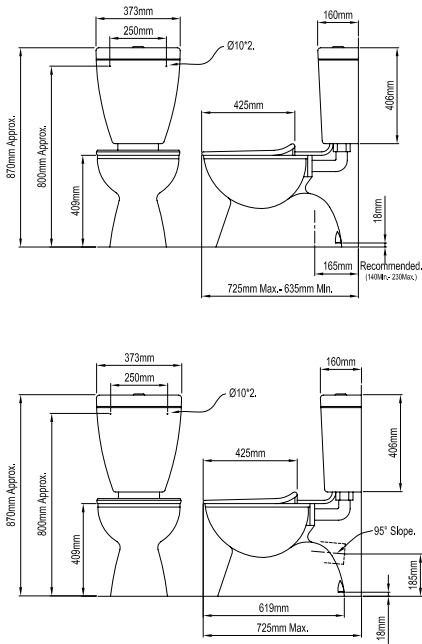

LINK SUITES

WELS RATING	CODE	PRODUCT DESCRIPTION

BELLA

3 STAR (3.61L av flush)	047316	S-trap suite
3 STAR (3.61L av flush)	047966	P-trap suite
3 STAR (3.61L av flush)	047134	S-trap pan only
3 STAR (3.61L av flush)	047907	P-trap pan only
3 STAR (3.61L av flush)	046988	Cistern only

- Vitreous china pan • Plastic cistern • Plastic link • Colour - white • Inlet valve – fluid master
- Outlet valve – WDI • Box rim flush • Chrome button • White seat with plastic hinges
- Cistern adjustable to 9/4.5 litre flush • Shrouded pan • S-trap setout 140-230mm (165mm recommended) • P-trap setout 185mm • Left and right hand bottom inlet options • Fixings are provided to mount the cistern to the wall • Connections are provided to connect the cistern to the pan • 5 year warranty on vitreous china • 12 month warranty for fittings • 4 Star option available in WA only - available nationally by June 2009