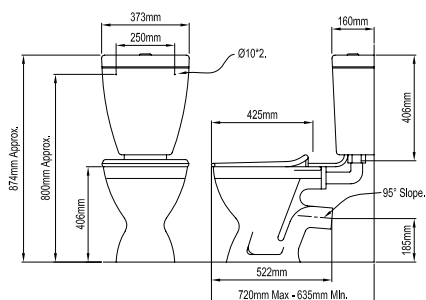

WELS RATING

CODE

PRODUCT DESCRIPTION

BEGA

3 STAR (3.61L av flush)	047314	S-trap suite
3 STAR (3.61L av flush)	047936	P-trap suite
3 STAR (3.61L av flush)	047133	S-trap pan only
3 STAR (3.61L av flush)	047905	P-trap pan only
3 STAR (3.61L av flush)	046988	Cistern only

- Vitreous china pan • Plastic cistern • Plastic link • Colour - white • Inlet valve – fluid master
- Outlet valve – WDI • Open rim flush • Chrome button • White seat with plastic hinges • Cistern adjustable to 9/4.5 litre flush • Set out • S-trap setout 160-245mm (170mm recommended)
- P-trap setout 185mm • Left and Right hand bottom inlet options • Fixings are provided to mount the cistern to the wall • Connections are provided to connect the cistern to the pan
- 4 Star option available in WA only - available nationally by June 2009 • 5 year warranty on vitreous china • 12 month warranty for fittings