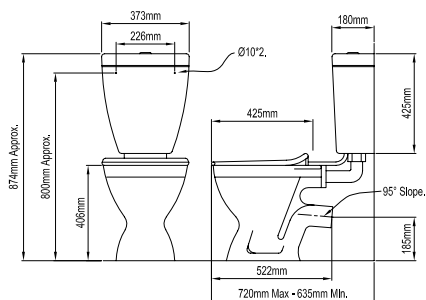

- Vitreous china pan • Plastic cistern • Plastic link • Colour - white • Inlet valve – fluid master
- Outlet valve – WDI • Open rim flush • Chrome button • White seat with plastic hinges • Cistern adjustable to 9/4.5 litre flush • Set out • S-trap setout 160-245mm (170mm recommended)
- P-trap setout 185mm • Left and Right hand bottom inlet options • Fixings are provided to mount the cistern to the wall • Connections are provided to connect the cistern to the pan
- 4 Star option available in WA only - available nationally by June 2009 • 5 year warranty on vitreous china • 12 month warranty for fittings