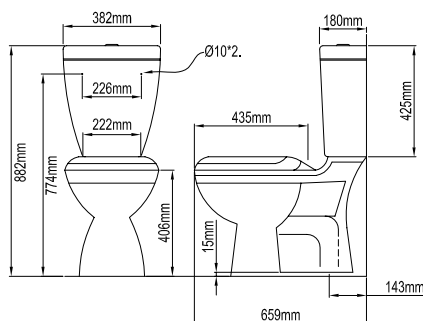

ANDORRA

3 STAR (3.61L av flush)	047167	S-trap suite
3 STAR (3.61L av flush)	047930	P-trap suite

• Vitreous china pan • Vitreous china cistern • Close coupled suite • Colour - white • Inlet valve – fluid master • Outlet valve – WDI • Box rim flush • Chrome button • Medium to heavy grade seat with plastic hinges • Cistern adjustable to 9/4.5 litre flush • Shrouded pan • S-trap setout 143mm • P-trap setout 185mm • Left and right hand bottom inlet options • Fixings are provided to connect the cistern to the pan • 5 year warranty on vitreous china • 12 month warranty for fittings • 4 Star option available in WA only - available nationally by June 2009