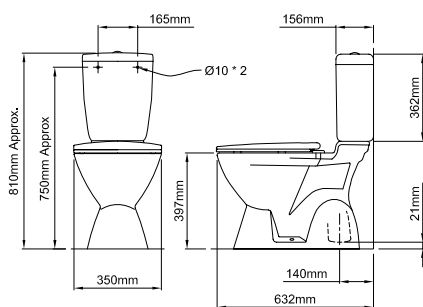

CLOSE COUPLED SUITES

CLOSE COUPLED SUITES

Sleek modern styling and smooth clean lines are yours with Raymor close coupled suites. They are discreet and complement a wide range of bathrooms, both new and existing. Their stunning design not only makes them appealing to look at, the suites are also very easy to clean.

WELS RATING

CODE

PRODUCT DESCRIPTION

ANDORRA

3 STAR (3.61L av flush)	047167	S-trap suite
3 STAR (3.61L av flush)	047930	P-trap suite

• Vitreous china pan • Vitreous china cistern • Close coupled suite • Colour - white • Inlet valve – fluid master • Outlet valve – WDI • Box rim flush • Chrome button • Medium to heavy grade seat with plastic hinges • Cistern adjustable to 9/4.5 litre flush • Shrouded pan • S-trap setout 143mm • P-trap setout 185mm • Left and right hand bottom inlet options • Fixings are provided to connect the cistern to the pan • 5 year warranty on vitreous china • 12 month warranty for fittings • 4 Star option available in WA only - available nationally by June 2009

ARMADA

4 STAR (3.5L av flush)	030654	S-trap suite
4 STAR (3.5L av flush)	030656	P-trap suite

• Vitreous china pan • Vitreous china cistern • Close coupled suite • Colour - white • Inlet valve – fluid master • Outlet valve – WDI • Box rim flush • Chrome button • Medium to heavy grade seat with plastic hinges • Shrouded pan • S-trap setout 140mm • P-trap setout 185mm • Left and right hand bottom inlet options • Fixings are provided to connect the cistern to the pan • 5 year warranty on vitreous china • 12 month warranty for fittings

NOTE: Armada toilet suite sold only in project quantities