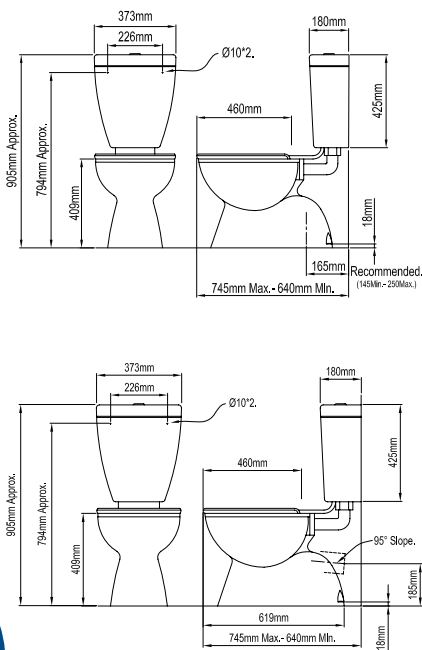

- Vitreous china pan • Plastic cistern • Plastic link • Colour - white • Inlet valve – fluid master
- Outlet valve – WDI • Open rim flush • Chrome button • White seat with plastic hinges • Cistern adjustable to 9/4.5 litre flush • Set out • S-trap setout 160-245mm (170mm recommended)
- P-trap setout 185mm • Left and Right hand bottom inlet options • Fixings are provided to mount the cistern to the wall • Connections are provided to connect the cistern to the pan
- 4 Star option available in WA only - available nationally by June 2009 • 5 year warranty on vitreous china • 12 month warranty for fittings

- Vitreous china pan • Vitreous china cistern • Plastic link • Colour - white • Inlet valve – fluid master
- Outlet valve – WDI • Open rim flush • Chrome button • White seat with plastic hinges
- Cistern adjustable to 9/4.5 litre flush • S-trap setout 160-245mm (170mm recommended)
- P-trap setout 185mm • Left and right hand bottom inlet options • Fixings are provided to mount the cistern to the wall • Connections are provided to connect the cistern to the pan
- 5 year warranty on vitreous china • 12 month warranty for fittings • 4 Star option available in WA only - available nationally by June 2009

- Vitreous china pan • Plastic cistern • Plastic link • Colour - white • Inlet valve – fluid master
- Outlet valve – WDI • Box rim flush • Chrome button • White seat with plastic hinges
- Cistern adjustable to 9/4.5 litre flush • Shrouded pan • S-trap setout 140-230mm (165mm recommended) • P-trap setout 185mm • Left and right hand bottom inlet options • Fixings are provided to mount the cistern to the wall • Connections are provided to connect the cistern to the pan • 5 year warranty on vitreous china • 12 month warranty for fittings • 4 Star option available in WA only - available nationally by June 2009